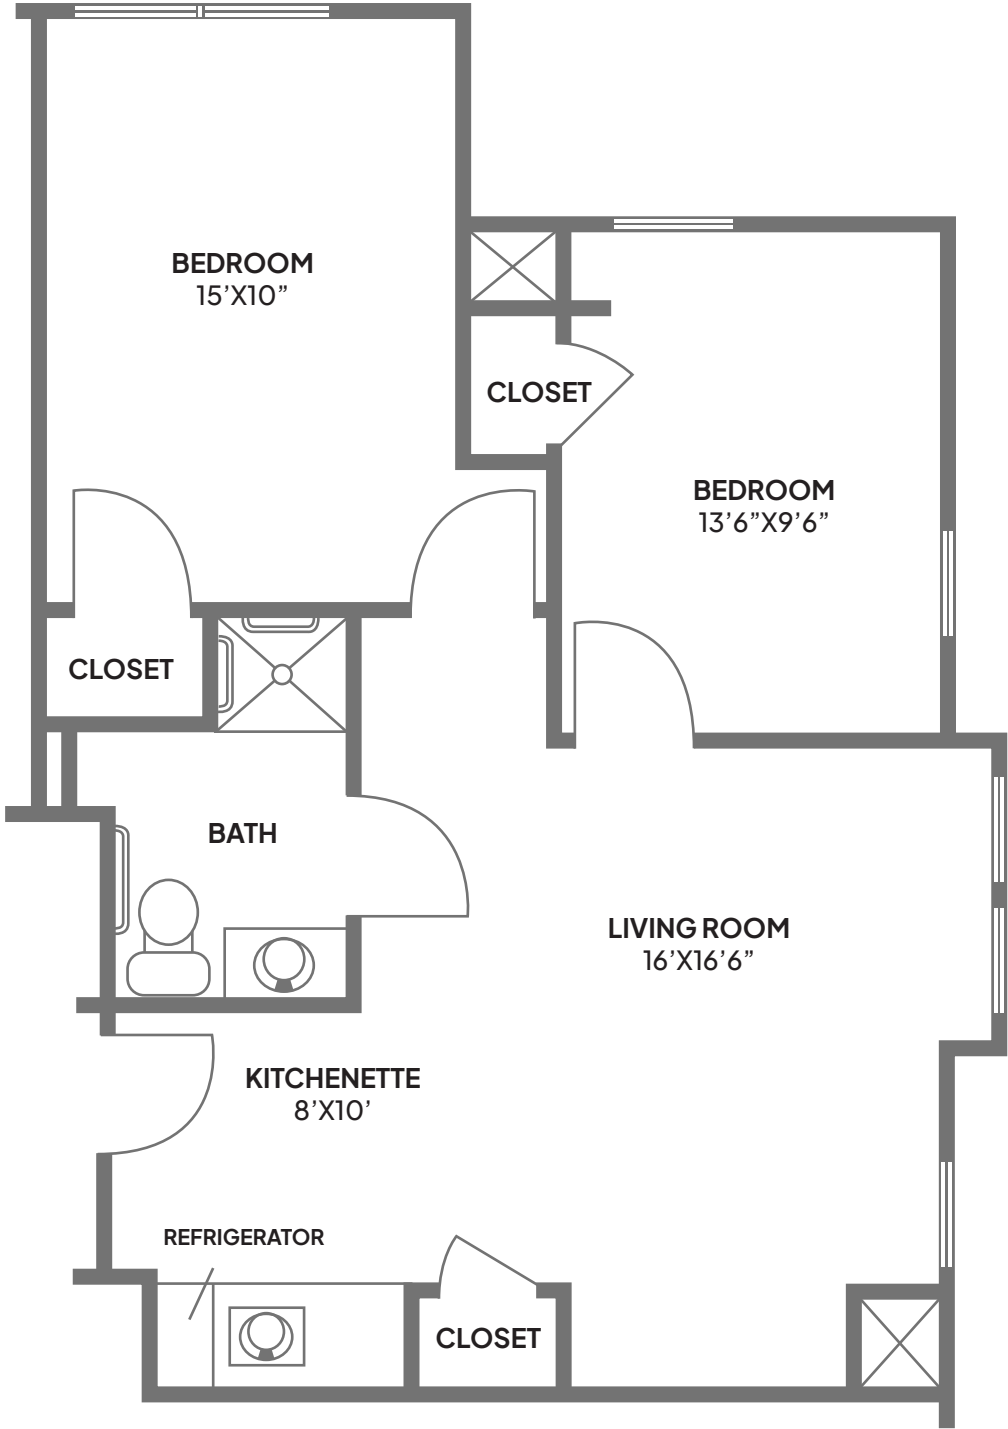

# HICKORY TWO BEDROOM, ONE BATH - 778 SQ. FT.

**Birches**  
Assisted Living & Memory Care