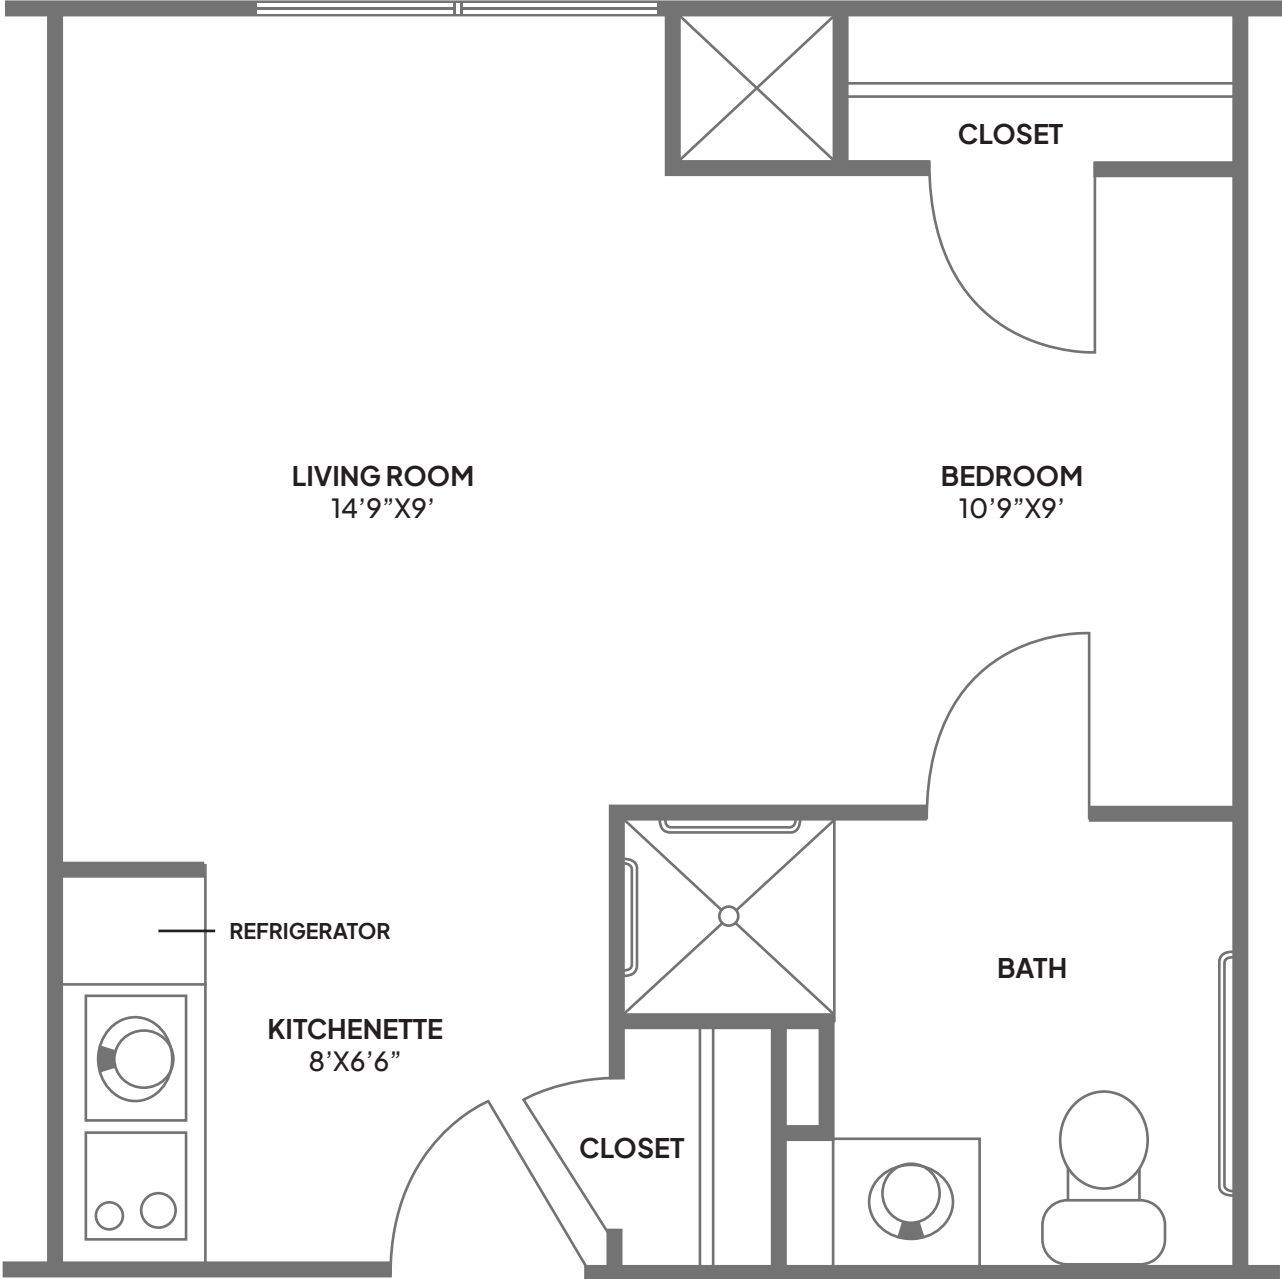

GREENBRIAR STUDIO ONE BATH - 391 SQ. FT.

Birches
Assisted Living & Memory Care