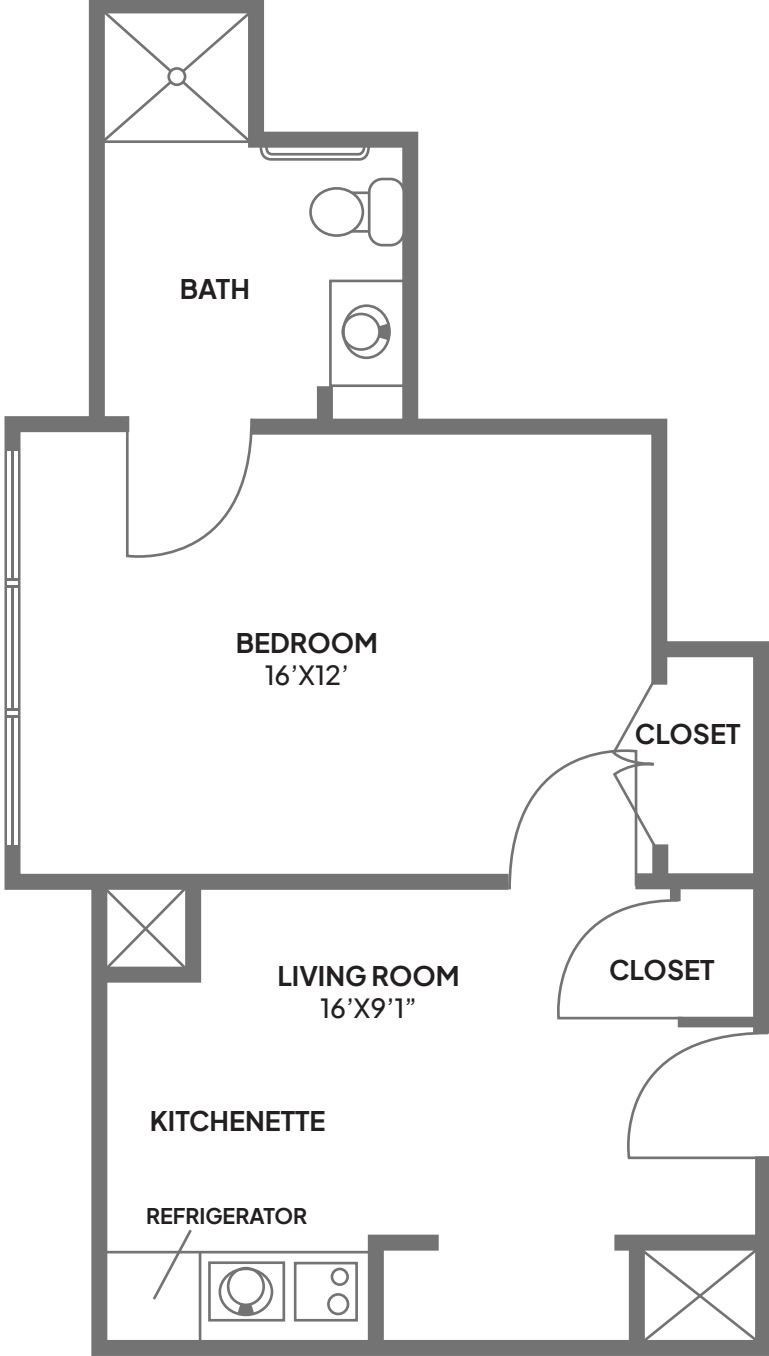

EVERGREEN ONE BEDROOM, ONE BATH - 624 SQ. FT.

Birches
Assisted Living & Memory Care