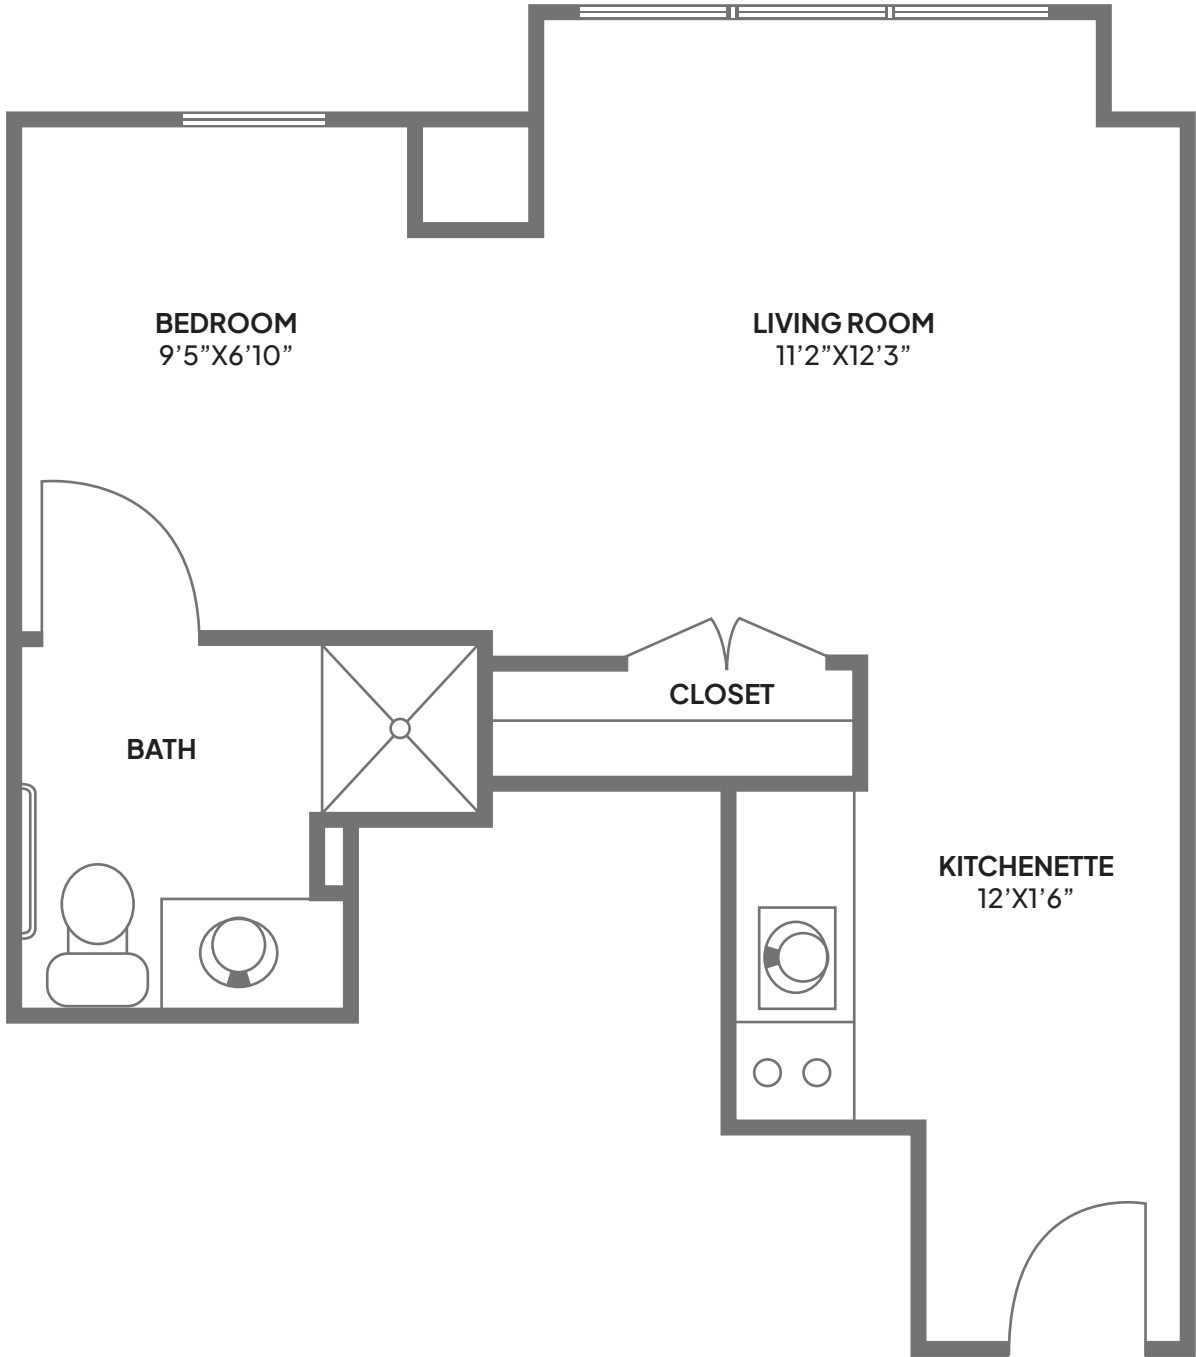

CEDARWOOD STUDIO ONE BATH - 432 SQ. FT.

Birches
Assisted Living & Memory Care