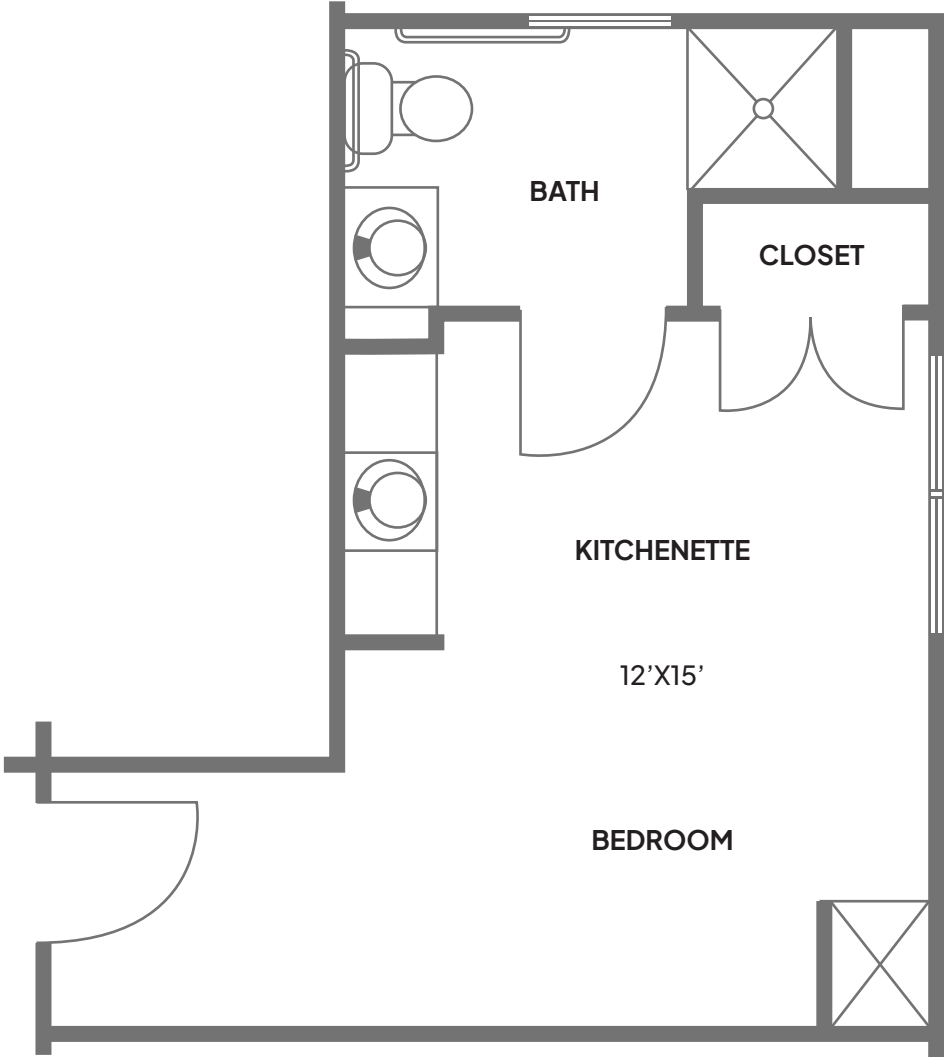

ENCORE BIRCHES STUDIO ONE BATH - 320 SQ. FT.

Birches
Assisted Living & Memory Care

WWW.BIRCHES.NET • PHONE 630-789-1135

Final dimensions and configurations may vary from this plan.