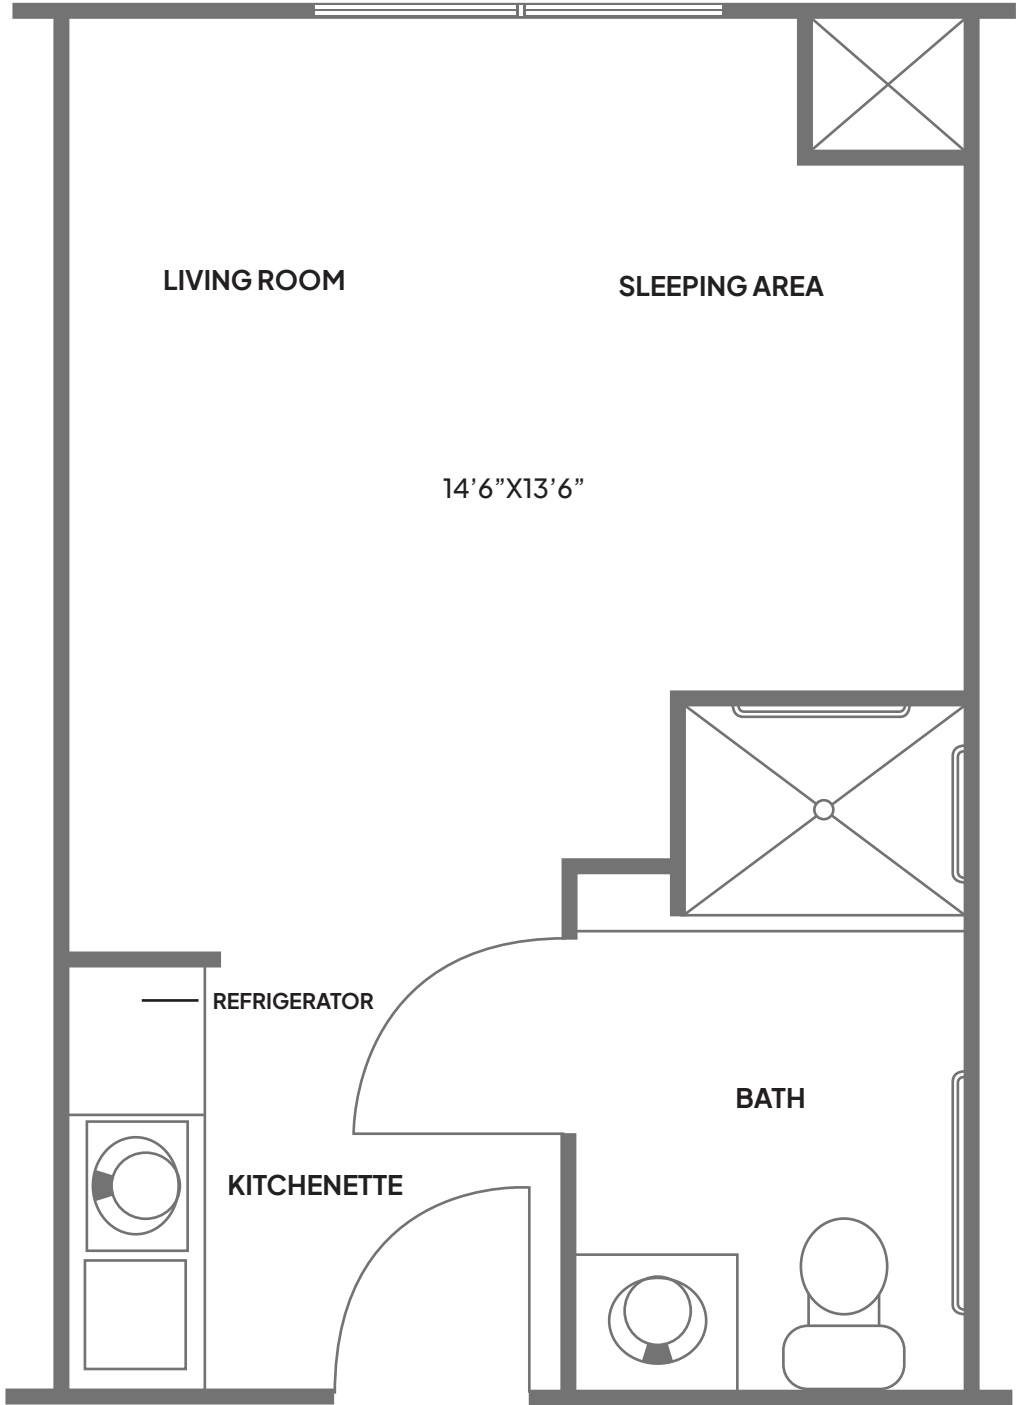

# ENCORE ASPEN STUDIO ONE BATH - 304 SQ. FT.

**Birches**  
Assisted Living & Memory Care