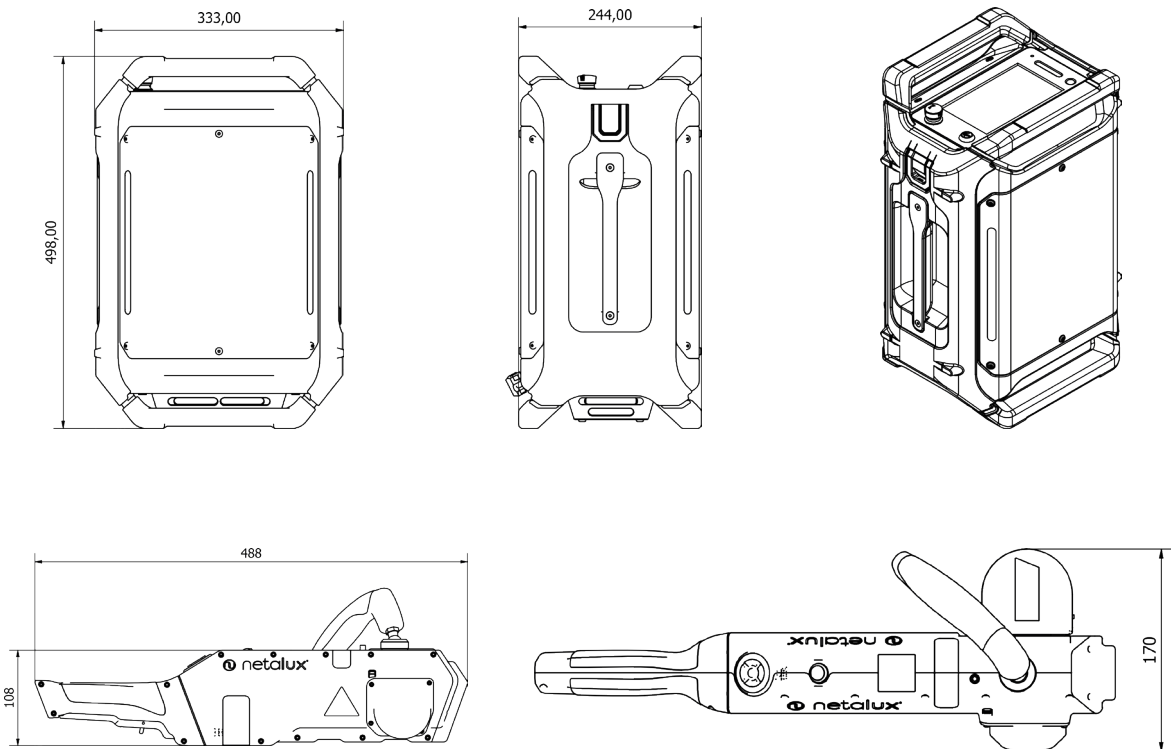

NETALUX NEEDLE - TECHNICAL DATA SHEET

Characteristics

Laser type
Class IV Pulsed Ytterbium Fiber Laser

Wavelength
1064 nm

Power
50 or 100 Watt

Pulse characteristics
Gaussian, max 1 mJ

Electrical power
1P + PE | 110V-240V | 50-60Hz | 450W
Standard EU plug, others upon request

Cooling
Air

Weight
≈ 20 kg (handset ≈ 2,3 kg)

Dimensions [l x w x h]
333 x 244 x 498

Fiber length
4,5 m

Transport
IP68 case on wheels

Maintenance contract possible?
Yes.

Available as stationary?
Yes.

Multifunctional handset