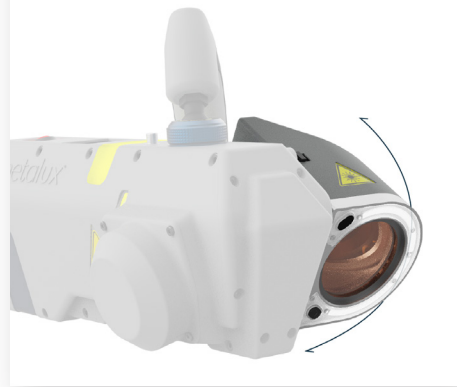

NETALUX NEEDLE - TECHNICAL DATA SHEET

Characteristics

Laser type
Class IV Pulsed Ytterbium Fiber Laser

Wavelength
1064 nm

Power
50 or 100 Watt

Pulse characteristics
Gaussian, max 1 mJ

Electrical power
1P + PE | 110V-240V | 50-60Hz | 450W
Standard EU plug, others upon request

Cooling
Air

Weight
≈ 20 kg (handset ≈ 2,3 kg)

Dimensions [l x w x h]
333 x 244 x 498

Fiber length
4,5 m

Transport
IP68 case on wheels

Maintenance contract possible?
Yes.

Available as stationary?
Yes.

Multifunctional handset

115° rotatable with LED headlight

Built to be lifted

Integrated user interface

We're here for you

Netalux Head Office
Industrieterrein 1
I.Z. Webbekom 1105
3290 Diest, Belgium

T +32 13 777 173
info@netalux.com
www.netalux.com