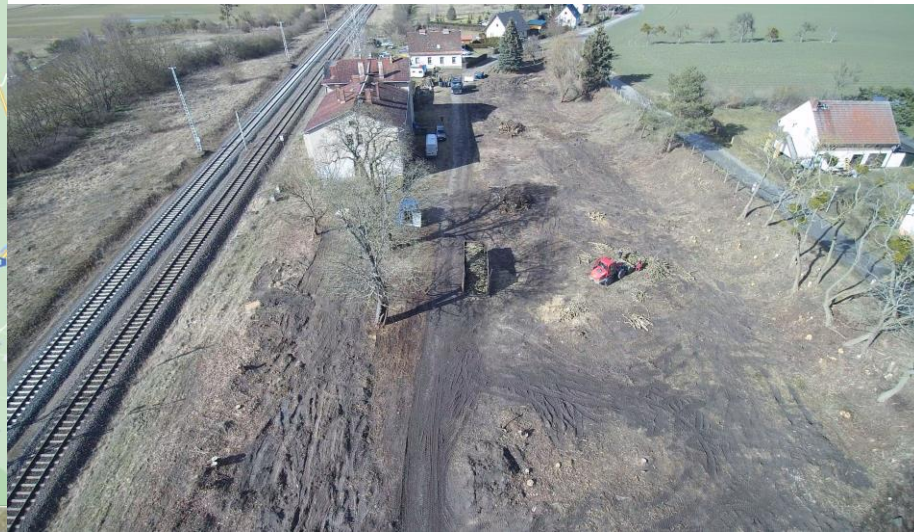

## RENEWABLE ENERGY

There are solar and wind power as renewable energy

02

LOCATION OF THE PROJECT

SEEHAUSEN

11 150 m<sup>2</sup>

Former station building with  
outbuildings in 17291 Oberuckersee  
OT Seehausen