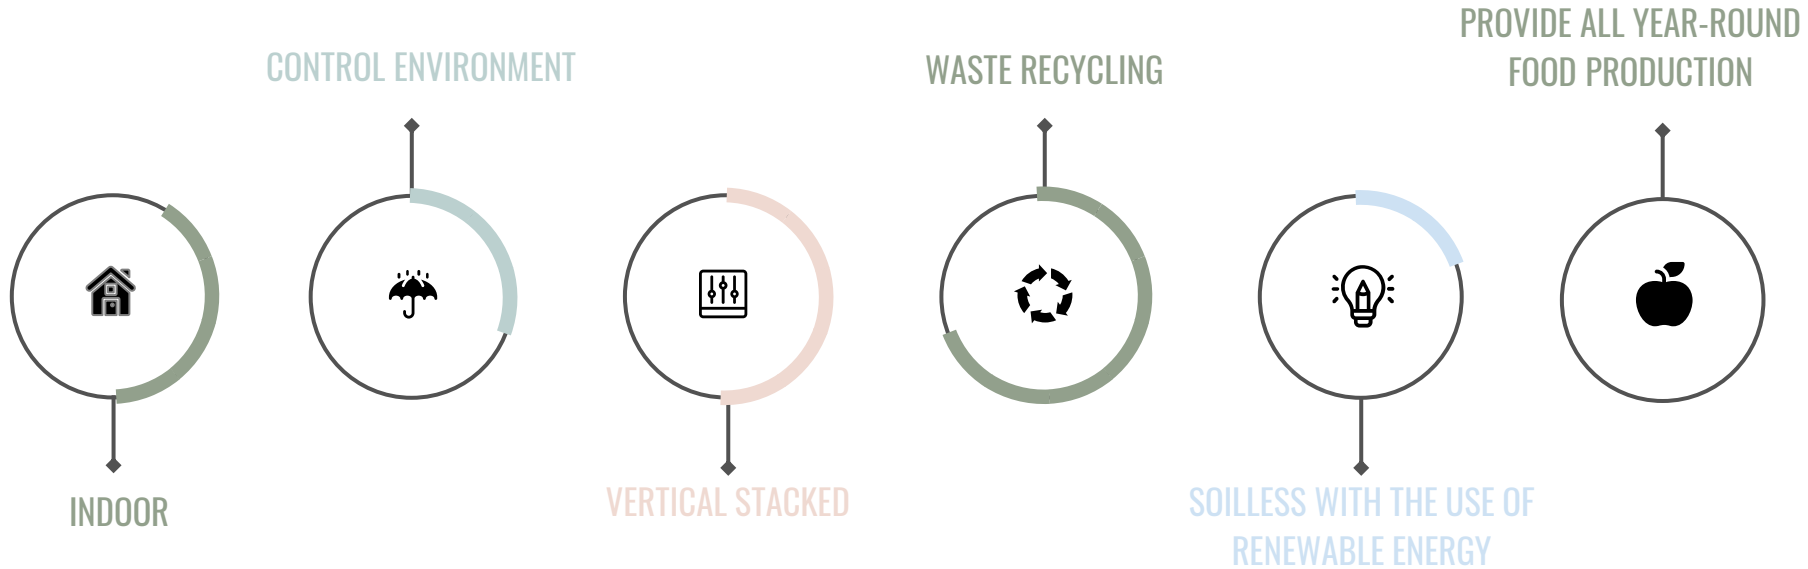

THIS FARMING METHOD CHARACTERISED BY :