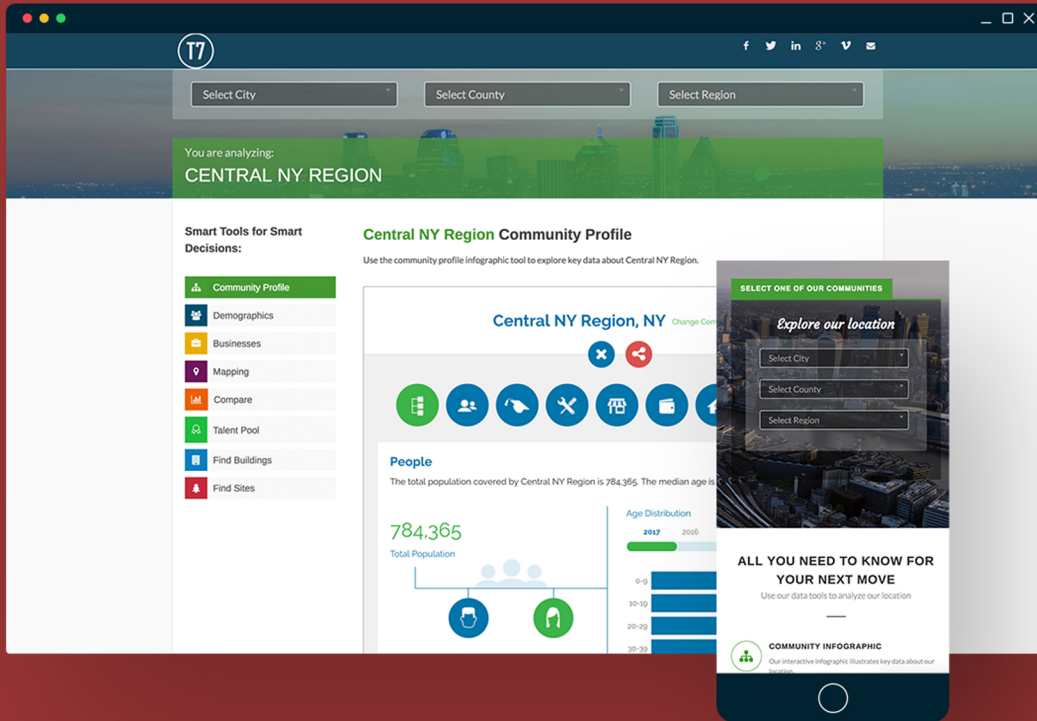

YOUR ONLINE DATA TOOLS ON AN INTERACTIVE MICROSITE

Showcase all your online site selection tools on one beautiful data portal

Intelligent data tools make smart websites. Our attractive, affordable, mobile-friendly turnkey templates can be up and running in days. Always based on best practices, your data microsite portal will show off your interactive web tools in a clear, aesthetically appealing format. Site selectors and businesses making location decisions will be able to research and the data they need.

Interactive turnkey templates

Engage prospects

Choose from range of options for your Intelligence Components and we'll add your unique images, colors, branding, and logo.

For more information:

-  1-866-646 4GIS (4447)
-  sales@gisplanning.com
-  www.gisplanning.com

It's never been easier to be this smart.
Our turnkey **data microsites** put your interactive business location information front and center.

Choose from a range of template options to meet your needs.

DATA ANALYSIS

- Keep website users engaged on your website longer with **thousands of dynamic data** variables on demographics, labor force, business & industry, consumer spending, talent pool, wages, transportation, energy, GIS, and more.
- Thematic heat maps, layers, radius, drive time analysis and **multiple map tools** allow users to drill into the data and build their own multi-variable maps and reports.
- Include social media links, contact information and **additional details** about your organization.