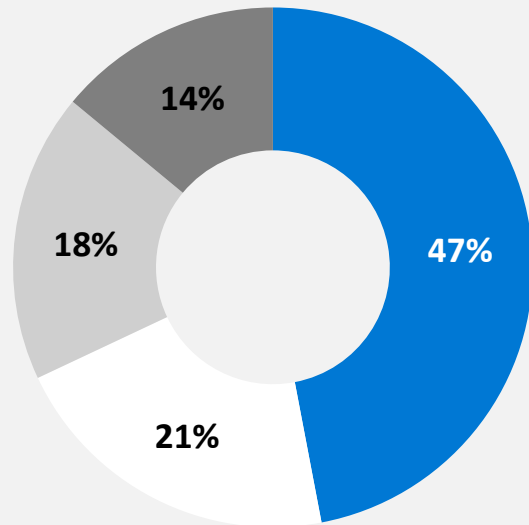

Leaders in transformation are choosing Microsoft Cloud for their SAP solutions

SAP S/4HANA customers prefer Azure

Azure Google AWS Other

* Source: Deployment approaches for SAP S/4HANA 2020 SAPinsider Benchmark Report.

"We've decreased our press setup times by 50% and increased press availability by 50%... **The data we now have available helps us make better decisions and respond in real time to any manufacturing issues...**"

Frank Constantine
Plant Manager at Kennametal

"**Microsoft Teams is my new best friend.** With Teams calls, Teams chat, and Teams groups, I can share files, information, and best practices with colleagues around the globe. And with SAP in the cloud, I can easily get information about inventory anywhere in the world..."

Kevin Givens
Head of Supply Chain at Coats North America

"Because **Power Platform solutions are so easy to build**, it's also easier to justify replacing these solutions more frequently to meet changing needs. The high cost of custom code didn't allow for that kind of continuous improvement."

Jared Simmons
Systems Analyst, Coca-Cola Bottling Company

"What led us to migrate to Azure was that it's a solid, balanced, end-to-end platform with **strong support, a high level of security, and a rich suite of services and products.**"

Mark Dajani
Chief Information Officer, Carlsberg Group