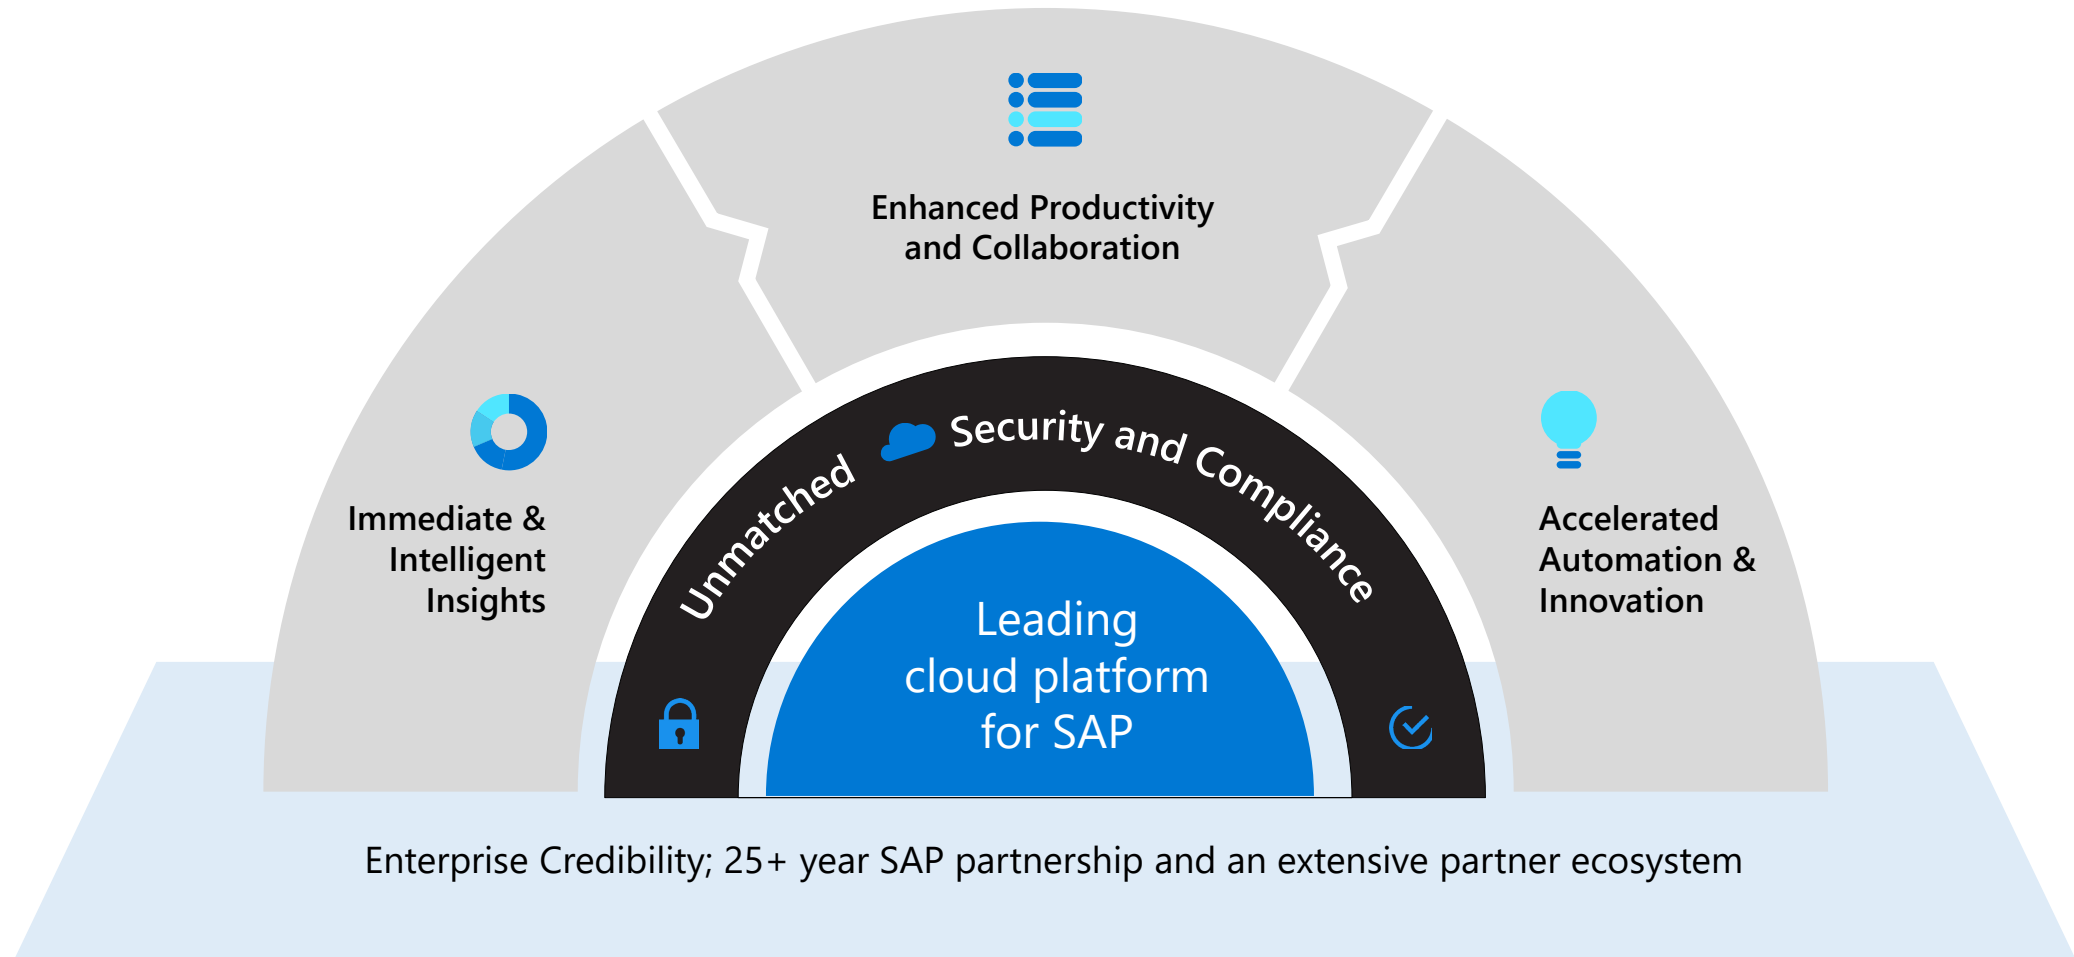

Why Microsoft Cloud for SAP