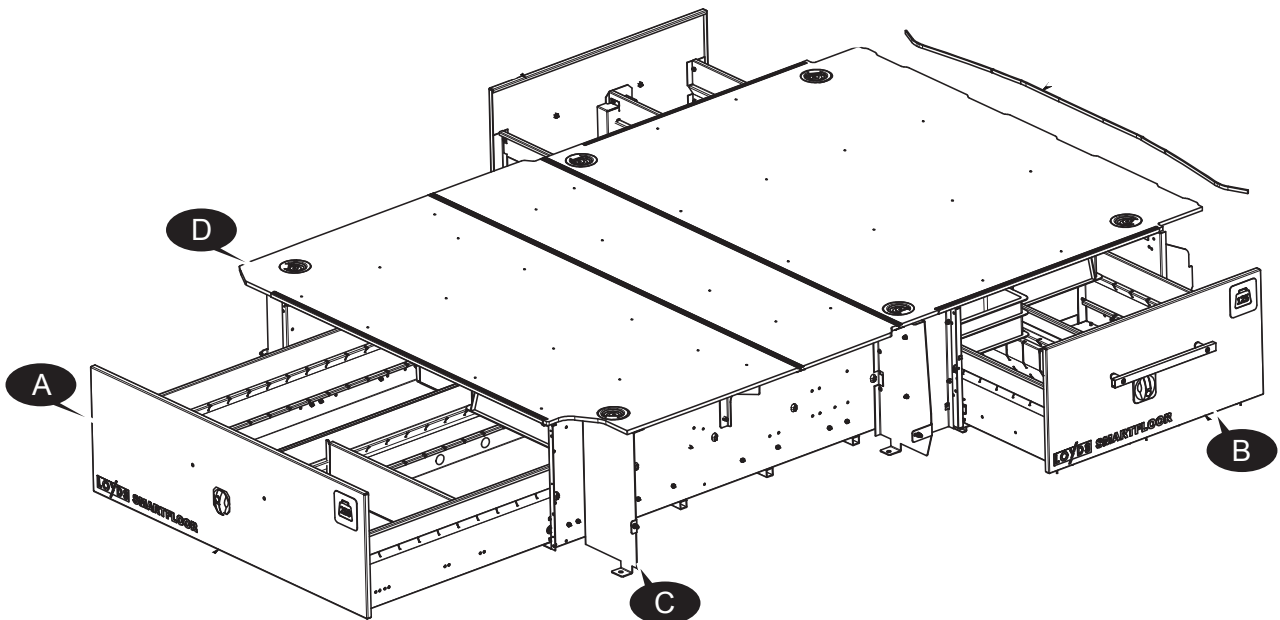

15014590 Kit Complete Vito A2 Orig Sep Se 2SLD

Item	Quantity	Part Number	Description
A	1	15009300	RD Rear Drawer Complete ASSY
B	1	15009190	FD2 Drawer 700 600 Main Assy
C	1	15012321	Steel bracket set Vito A2
D	1	15014579	Floor Set Vito A2 Orig Sep Se 2SLD