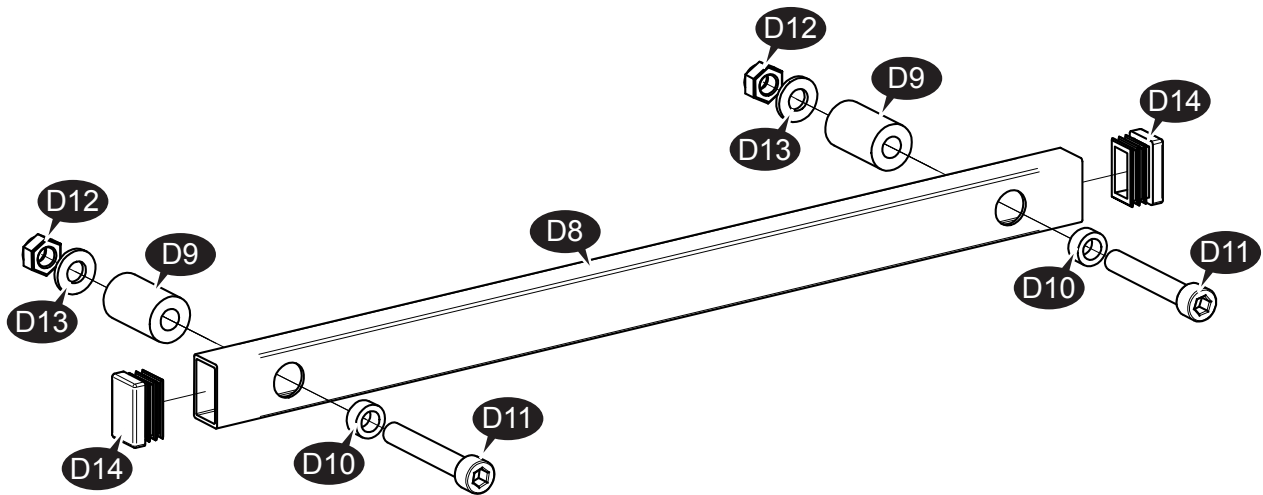

15010236 Handle Assy

15010236 Handle Assy

Item	Quantity	Part Number	Description
D8	1	15009441	Handle Tube 25x15x286
D9	2	15009442	Spacer Ø8,3x18x30 Nylon Black
D10	2	15009443	Spacer Ø8,1x13x6mm Galv
D11	2	15009444	Screw M8x50 Cylinderh Hex
D12	2	8 NMU	Mutter M8 Nyloc DIN985
D13	2	8,4x17x2	M8 Washer, DIN 125
D14	2	15009438	End Plug Tube 25x15 Inside