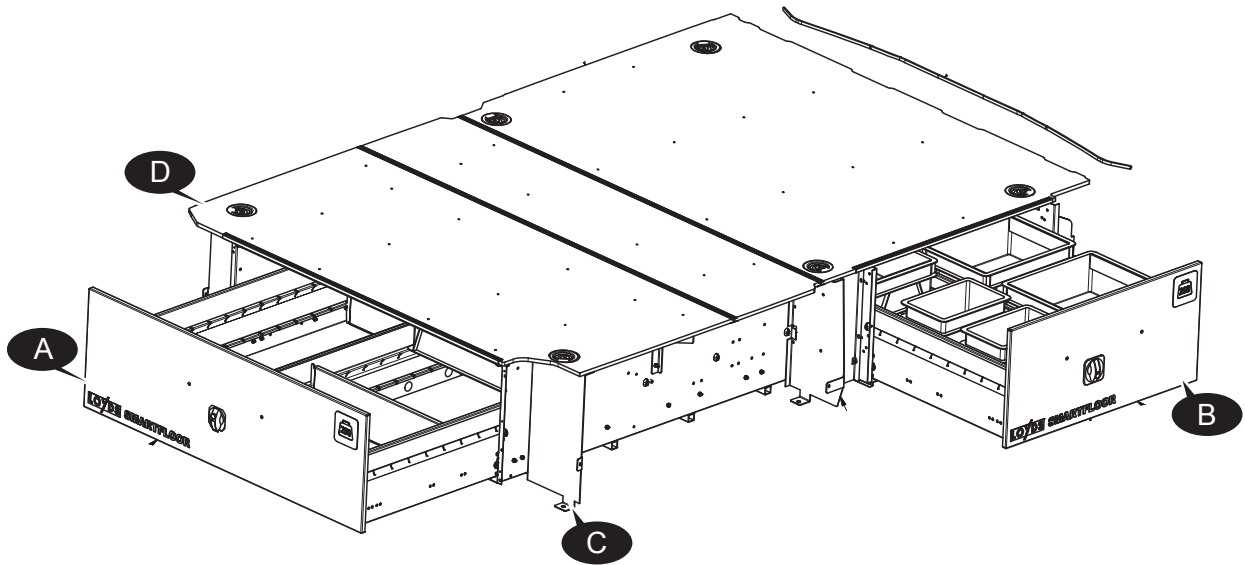

15014589 Kit Complete Vito A2 Orig Sep Se 1SLD

Item	Quantity	Part Number	Description
A	1	15009300	RD Rear Drawer Complete ASSY
B	1	15009580	FD1 Front Drawer Complete Assy
C	1	15012321	Steel bracket set Vito A2
D	1	15014578	Floor Set Vito A2 Orig Sep Se 1SLD