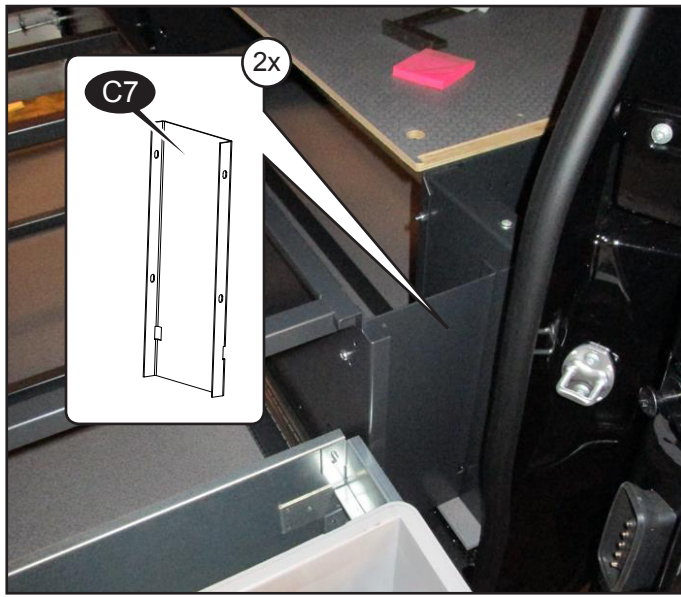

17.B

A2 L&R