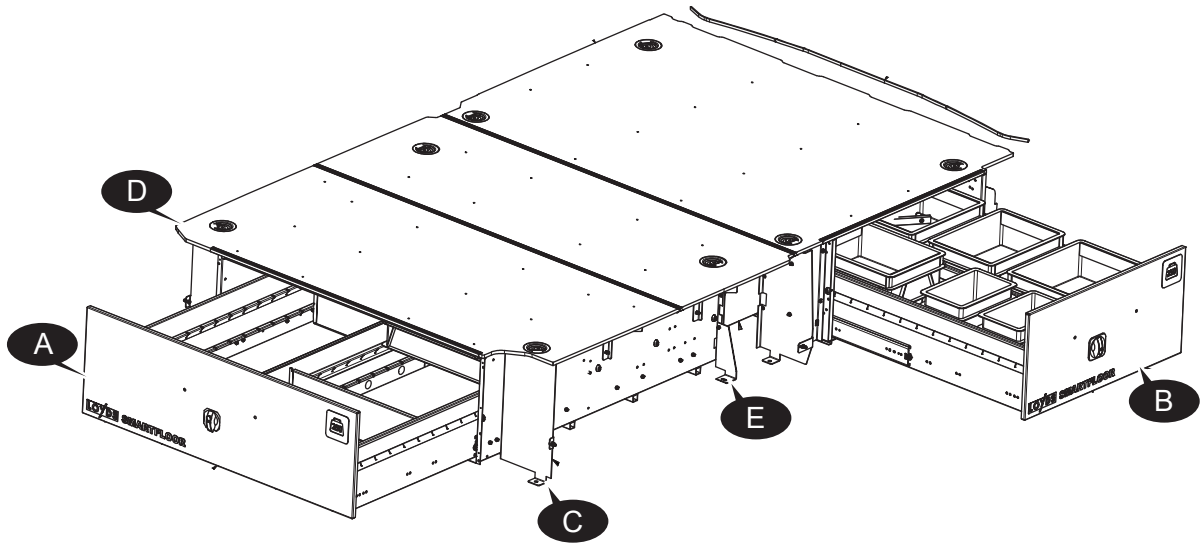

15014591 Kit Complete Vito A3 Orig Sep Se 1SLD

Item	Quantity	Part Number	Description
A	1	15009300	RD Rear Drawer Complete ASSY
B	1	15009580	FD1 Front Drawer Complete Assy
C	1	15012321	Steel Bracket Set Vito A2
D	1	15014580	Floor Set Vito A3 Orig Sep Se 1SLD
E	1	15013453	Additional Steelbracket Set Vito A3