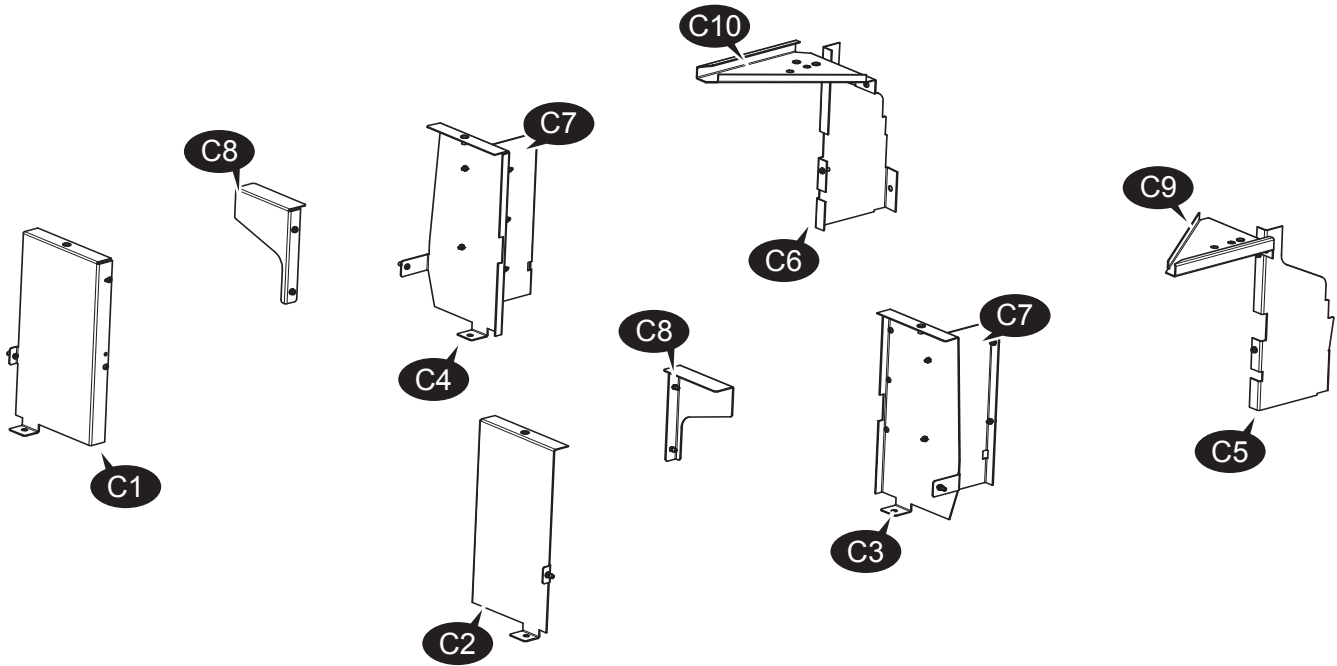

15012321 Steel bracket set Vito A2

Item	Quantity	Part Number	Description
C1	1	15012332	Bracket Rear Left w Latch ASSY
C2	1	15012333	Bracket Rear Right w Latch ASSY
C3	1	15012331	Bracket Side Middle Right w Latch ASSY
C4	1	15012330	Bracket Side Middle Left w Latch ASSY
C5	1	15012334	Bracket Side Front Right ASSY
C6	1	15012335	Bracket Side Front Left ASSY
C7	2	15012319	Bracket Connect Front Rear Drawer
C8	2	15010225	Bracket Stiffener Middle Right T5 w heater ASSY
C9	1	15011031	Bracket Latchcup M8 Multi Right ASSY
C10	1	15011032	Bracket Latchcup M8 Multi Left ASSY
	1	15012322	Fitting Kit Steel Bracket Set A2