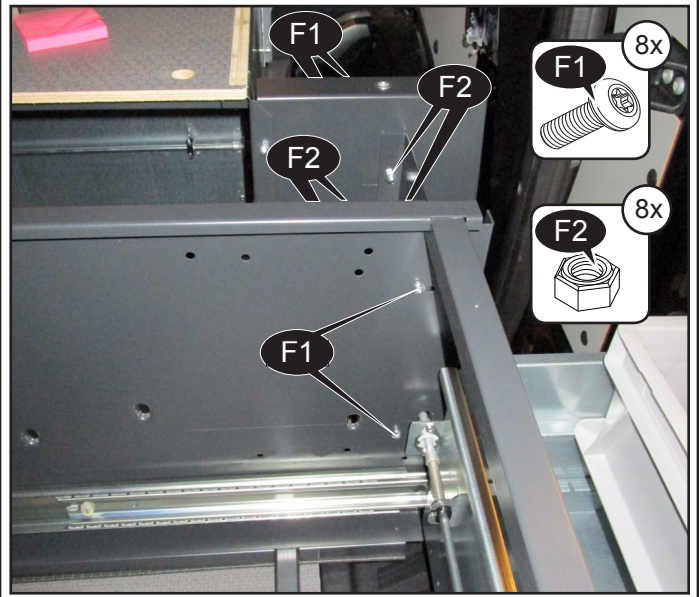

17.C

A2 L&R