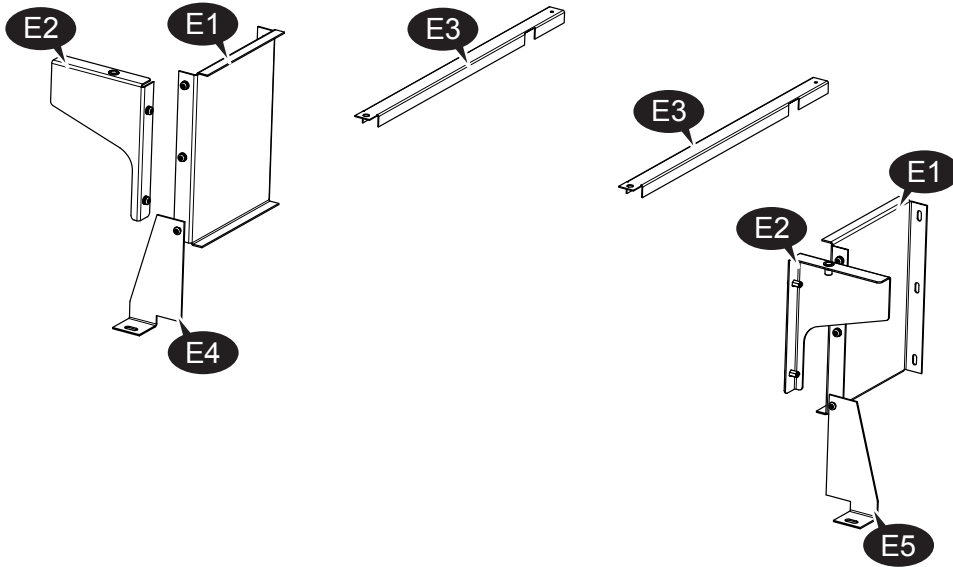

15013453 Additional Steelbracket Set Vito A3

Item	Quantity	Part Number	Description
E1	2	15013462	Extend Bracket Vito A3 ASSY
E2	2	15013166	Bracket Middle w Latch Flexi ASSY
E3	2	15013465	Stiffener Rear Front Drawer Vito A3
E4	1	15013466	Bracket Floor Middle Left A3
E5	1	15013467	Bracket Floor Middle Right A3
	1	15013469	Fitting Kit Addit Steelbracket Vito A3