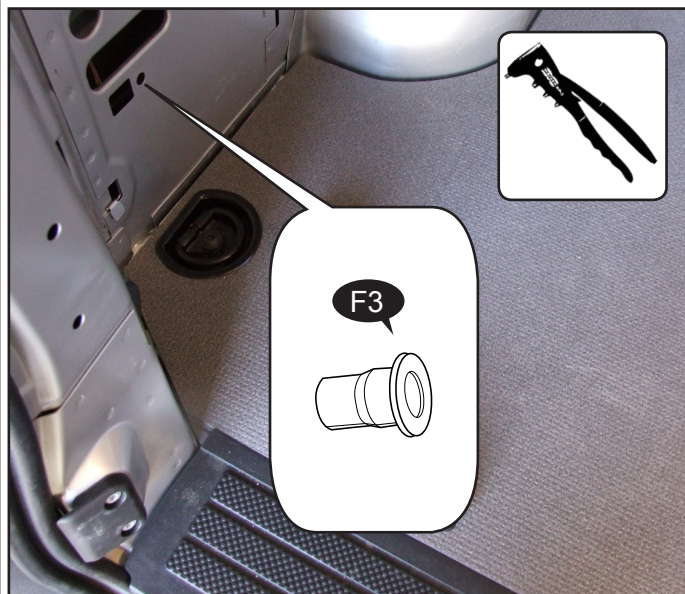

1.

L&R

2.

RH

3.

LH

4.

RH

5.

LH

6.

RH