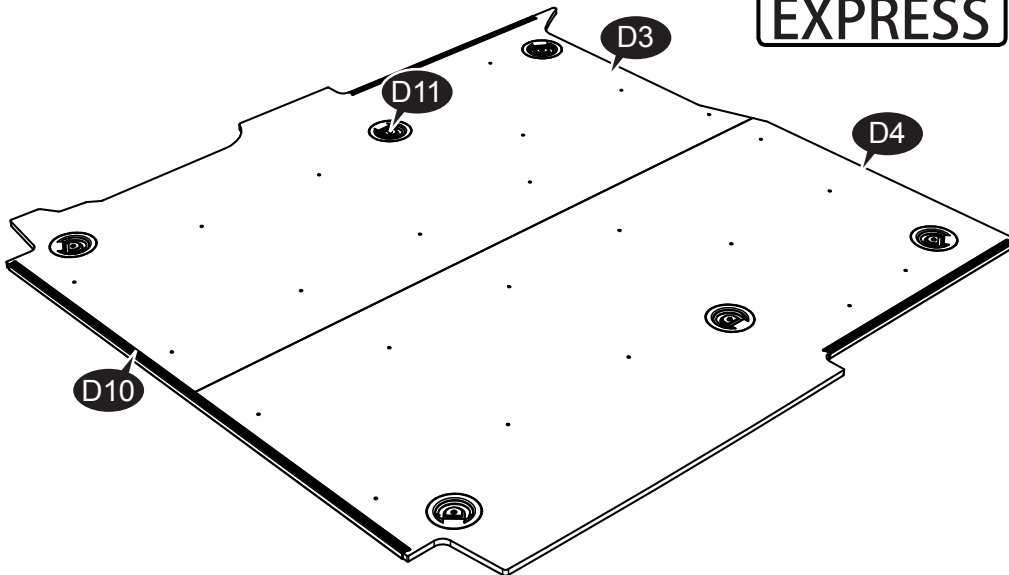

15012944_B Floor Set Kangoo Express 2SLD

EXPRESS 2 SLD

Item	Quantity	Part Number	Description
D3	1	15016318	Floor Left SF Kangoo Express 2SLD ASSY
D4	1	15016319	Floor Right SF Kangoo Express ASSY
D10	1	15011091	U-profile 12mm L=1176
D11	1	15011093	Fitting Kit Floor Set Kangoo Express 1SLD