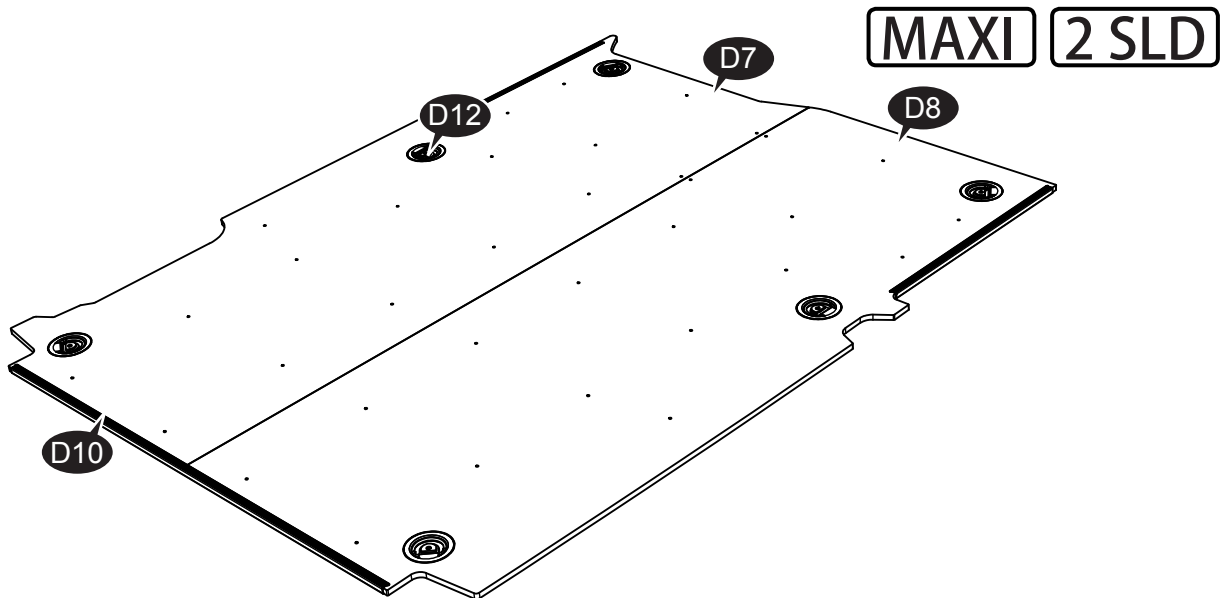

15012943_B Floor Set Kangoo Maxi 2SLD

Item	Quantity	Part Number	Description
D7	1	15012940	Floor Left SF Kangoo Maxi 2SLD ASSY
D8	1	15012939	Floor Right SF Kangoo Maxi ASSY
D10	2	15011091	U-profile 12mm L=1176
D12	1	15012941	Fitting Kit Floor Set Kangoo Maxi