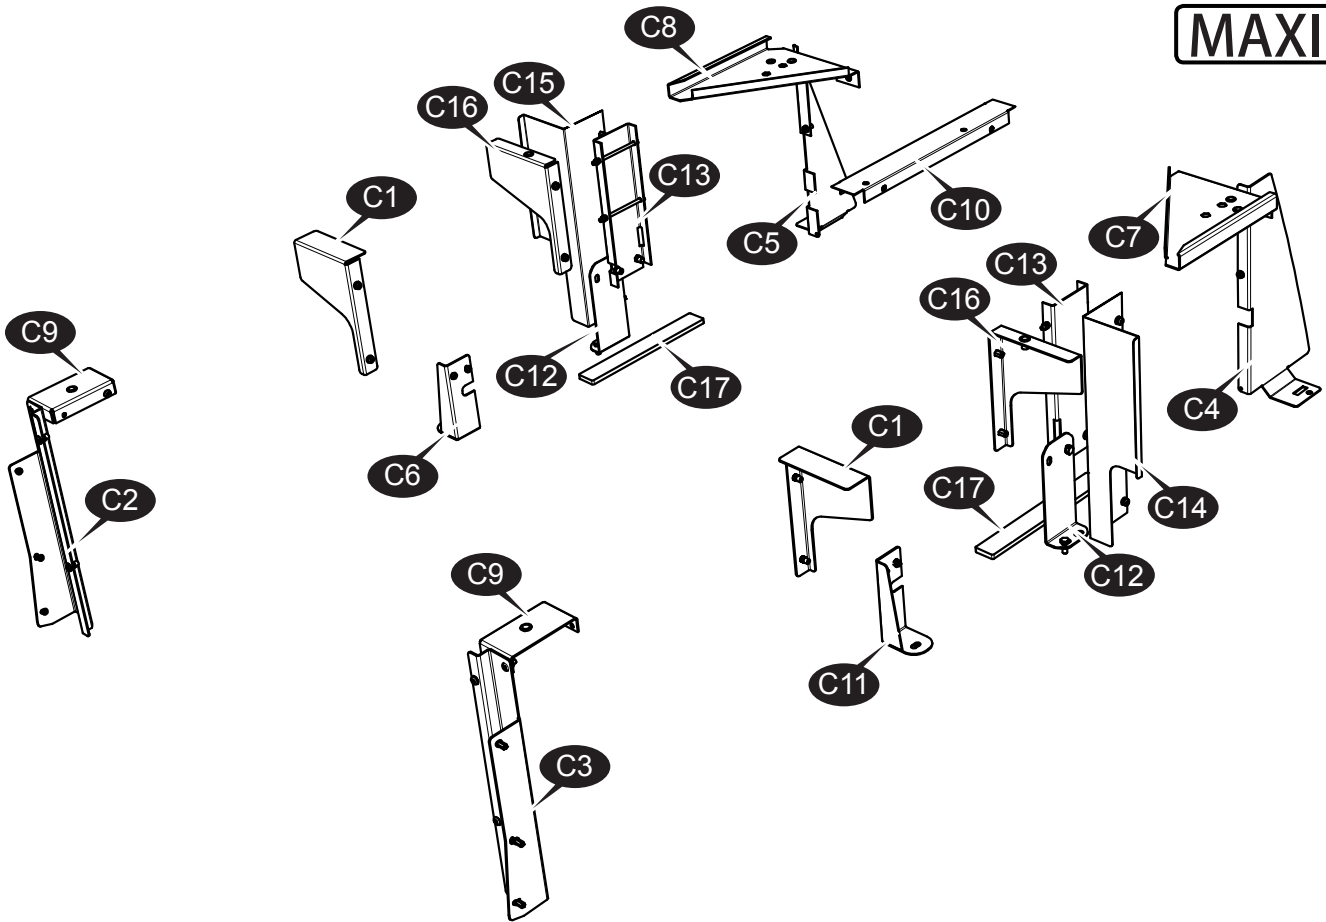

# 15011088 Steel Bracket Set Kangoo Express

**EXPRESS**

Item	Quantity	Part Number	Description
C2	1	15010926	Bracket Rear Left Kangoo ASSY
C3	1	15010927	Bracket Rear Right Kangoo ASSY
C4	1	15010928	Bracket Front Right Kangoo ASSY
C5	1	15010929	Bracket Front Left Kangoo ASSY
C6	1	15011003	Bracket Middle Right Kangoo
C7	2	15011031	Bracket Latchcup M8 Multi Right ASSY
C8	2	15011032	Bracket Latchcup M8 Multi Left ASSY
C9	2	15011049	Bracket Latchcup Rear Kangoo ASSY
C10	1	15011276	Profile Connection Front Floors 400
C11	1	15012911	Bracket Middle Left Kangoo
C14	1	15012935	Cover Slide Door Right Kangoo ASSY
C15	1	15012936	Cover Slide Door Rear Left Kangoo ASSY

# 15012916 Steel Bracket Set Kangoo Maxi

**MAXI**

Item	Quantity	Part Number	Description
C1	2	15010225	Bracket Stiffener Middle Right T5 w heater ASSY
C2	1	15010926	Bracket Rear Left Kangoo ASSY
C3	1	15010927	Bracket Rear Right Kangoo ASSY
C4	1	15010928	Bracket Front Right Kangoo ASSY
C5	1	15010929	Bracket Front Left Kangoo ASSY
C6	1	15011003	Bracket Middle Right Kangoo
C7	1	15011031	Bracket Latchcup M8 Multi Right ASSY
C8	1	15011032	Bracket Latchcup M8 Multi Left ASSY
C9	2	15011049	Bracket Latchcup Rear Kangoo ASSY
C10	1	15011276	Profile Connection Front Floors 400
C11	1	15012911	Bracket Middle Left Kangoo
C12	2	15012914	Bracket Floor Middle Kangoo Maxi
C13	2	15012915	Distance Bracket FD RD Kangoo Maxi ASSY
C14	1	15012935	Cover Slide Door Right Kangoo ASSY
C15	1	15012936	Cover Slide Door Rear Left Kangoo ASSY
C16	2	15013166	Bracket Middle w Latch Flexi ASSY
C17	2	05-99626	Avstandskloss 300x40x9