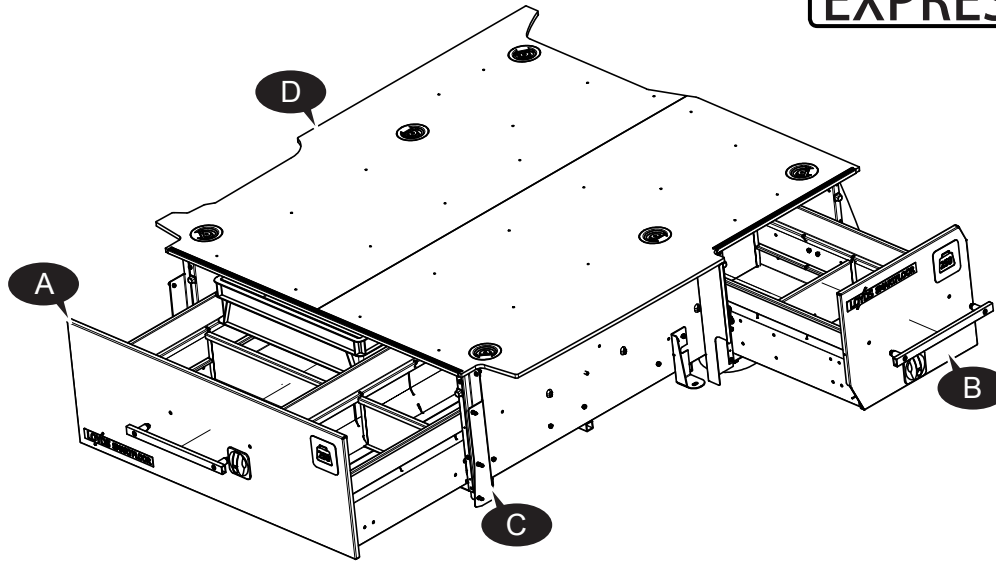

15011100 Kit complete Kangoo Express 1SLD

**EXPRESS 1 SLD**

Item	Quantity	Part Number	Description
A	1	15010861	RD Drawer 1000 900 Main Assy
B	1	15010635	FD1 Front Drawer 400-1200 Complete Assy
C	1	15011088	Steel Bracket Set Kangoo Express
D	1	15011092	Floor Set Kangoo Express 1SLD