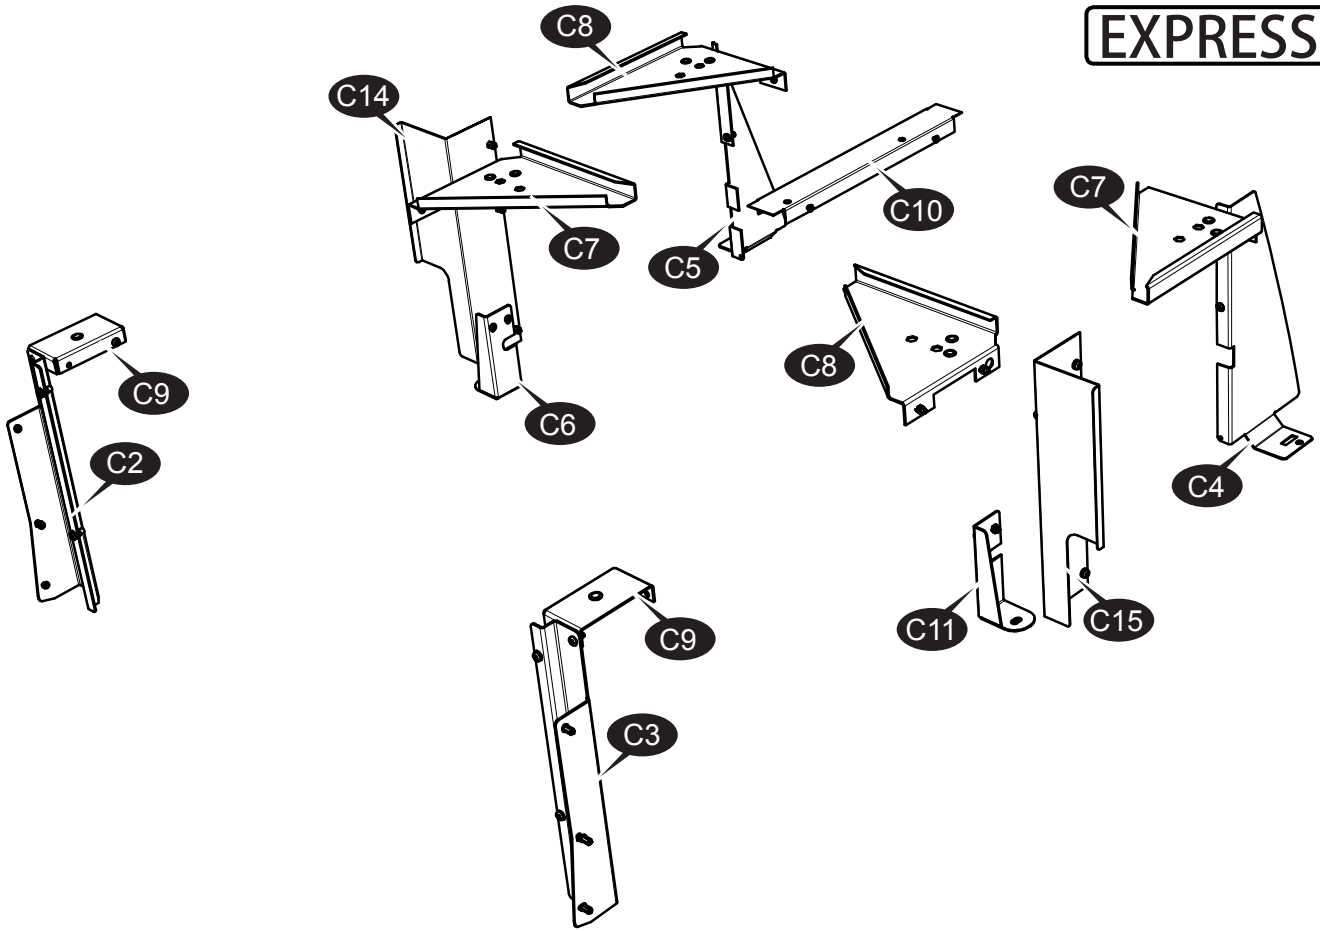

15011088 Steel Bracket Set Kangoo Express

EXPRESS

Item	Quantity	Part Number	Description
C2	1	15010926	Bracket Rear Left Kangoo ASSY
C3	1	15010927	Bracket Rear Right Kangoo ASSY
C4	1	15010928	Bracket Front Right Kangoo ASSY
C5	1	15010929	Bracket Front Left Kangoo ASSY
C6	1	15011003	Bracket Middle Right Kangoo
C7	2	15011031	Bracket Latchcup M8 Multi Right ASSY
C8	2	15011032	Bracket Latchcup M8 Multi Left ASSY
C9	2	15011049	Bracket Latchcup Rear Kangoo ASSY
C10	1	15011276	Profile Connection Front Floors 400
C11	1	15012911	Bracket Middle Left Kangoo
C14	1	15012935	Cover Slide Door Right Kangoo ASSY
C15	1	15012936	Cover Slide Door Rear Left Kangoo ASSY