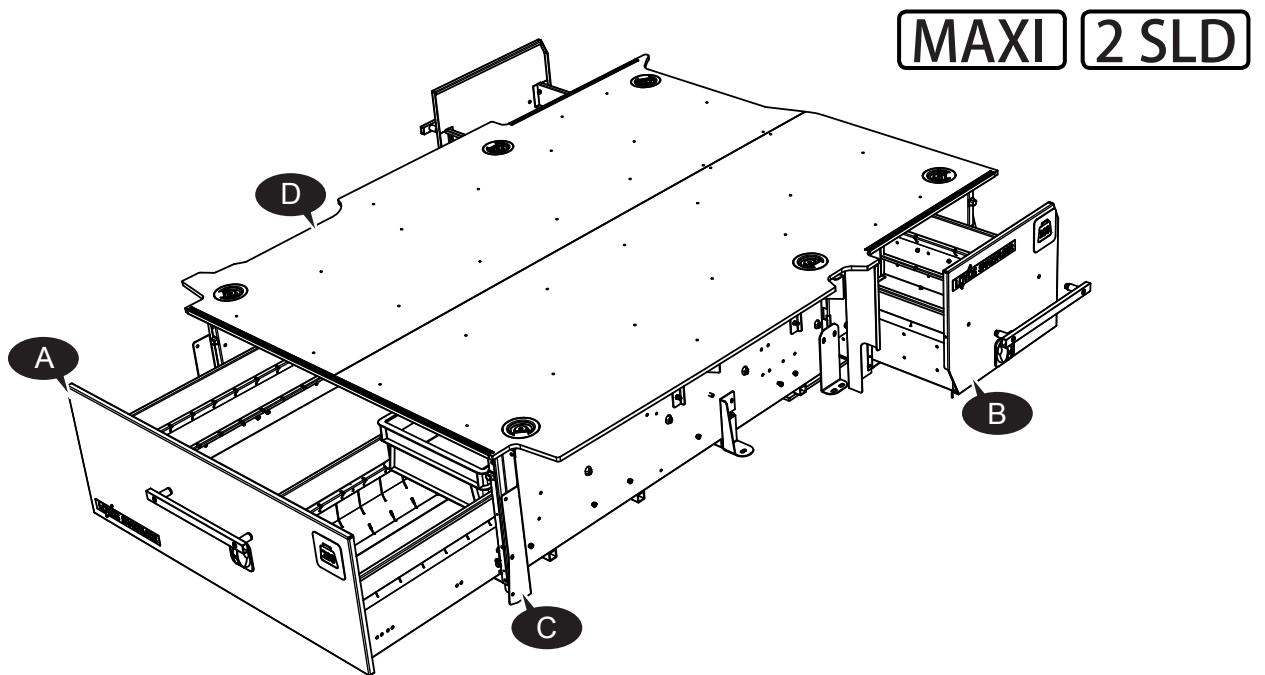

15011103 Kit Complete Kangoo Maxi 2SLD

Item	Quantity	Part Number	Description
A	1	15010859	RD Drawer 1000 1200 Main Assy
B	1	15010862	FD2 Front Drawer 400-600 Complete Assy
C	1	15012916	Steel Bracket Set Kangoo Maxi
D	1	15012943	Floor Kit Kangoo Maxi 2SLD