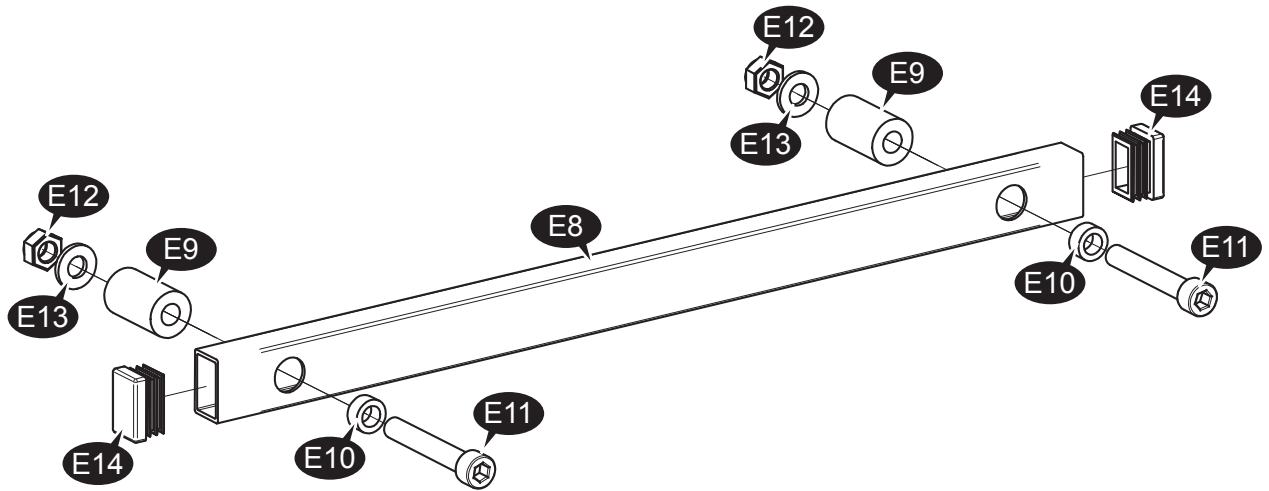

15010236 Handle Assy

15010236 Handle Assy

Item	Quantity	Part Number	Description
E8	1	15009441	Handle Tube 25x15x286
E9	2	15009442	Spacer Ø8,3x18x30 Nylon Black
E10	2	15009443	Spacer Ø8,1x13x6mm Galv
E11	2	15009444	Screw M8x50 Cylinderh Hex
E12	2	8 NMU	Mutter M8 Nyloc DIN985
E13	2	8,4x17x2	M8 Washer, DIN 125
D14	2	15009438	End Plug Tube 25x15 Inside