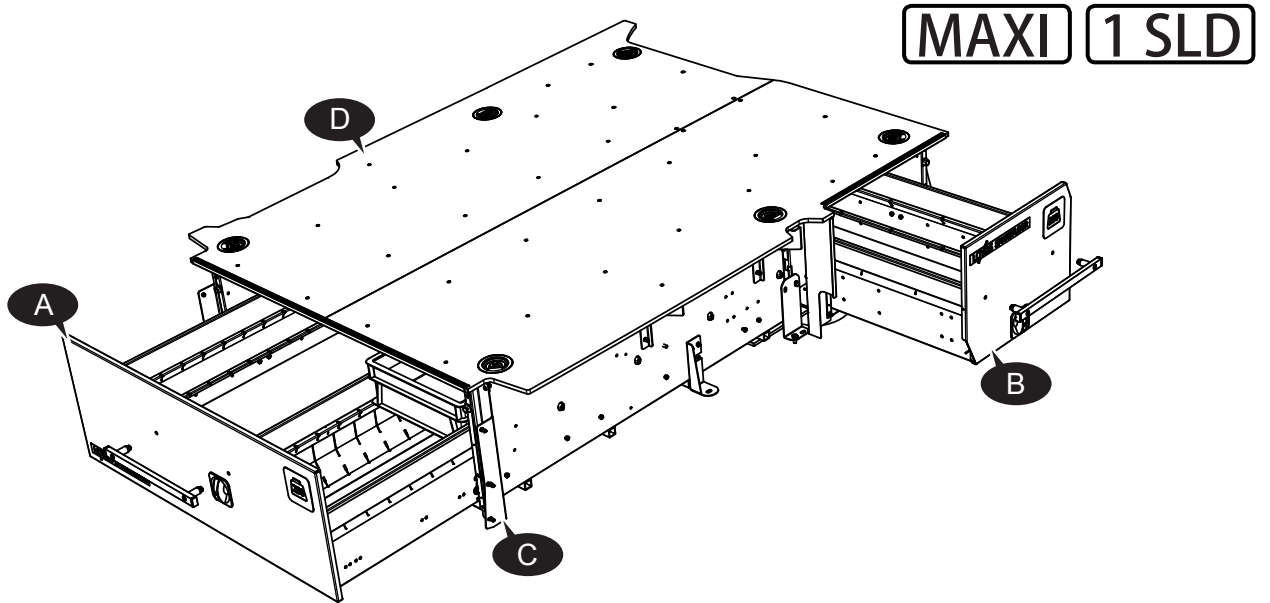

15011102 Kit Complete Kangoo Maxi 1SLD

Item	Quantity	Part Number	Description
A	1	15010859	RD Drawer 1000 1200 Main Assy
B	1	15010635	FD1 Front Drawer 400-1200 Complete Assy
C	1	15012916	Steel Bracket Set Kangoo Maxi
D	1	15012942	Floor Kit Kangoo Maxi 1SLD