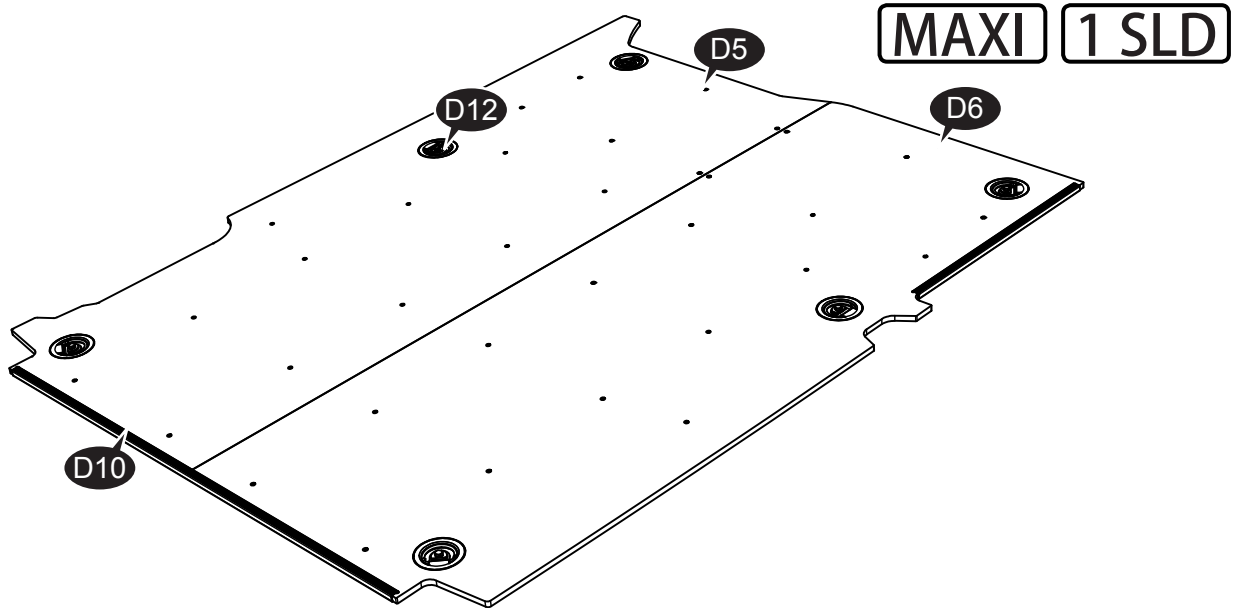

15012942_B Floor Set Kangoo Maxi 1SLD

Item	Quantity	Part Number	Description
D5	1	15012938	Floor Left SF Kangoo Maxi 1SLD
D6	1	15016317	Floor Right SF Kangoo Maxi ASSY
D10	1	15011091	U-profile 12mm L=1176
D12	1	15012941	Fitting Kit Floor Set Kangoo Maxi