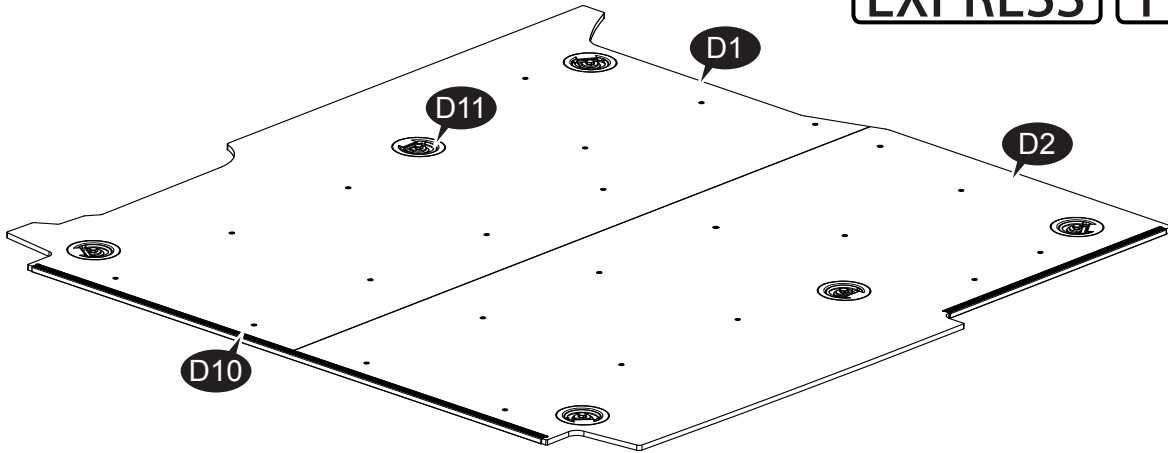

15011092_B Floor Set Kangoo Express 1SLD

EXPRESS 1 SLD

Item	Quantity	Part Number	Description
D1	1	15011079	Floor Left SF Kangoo Express 1SLD
D2	1	15016319	Floor Right SF Kangoo Express ASSY
D10	1	15011091	U-profile 12mm L=1176
D11	1	15011093	Fitting Kit Floor Set Kangoo Express 1SLD