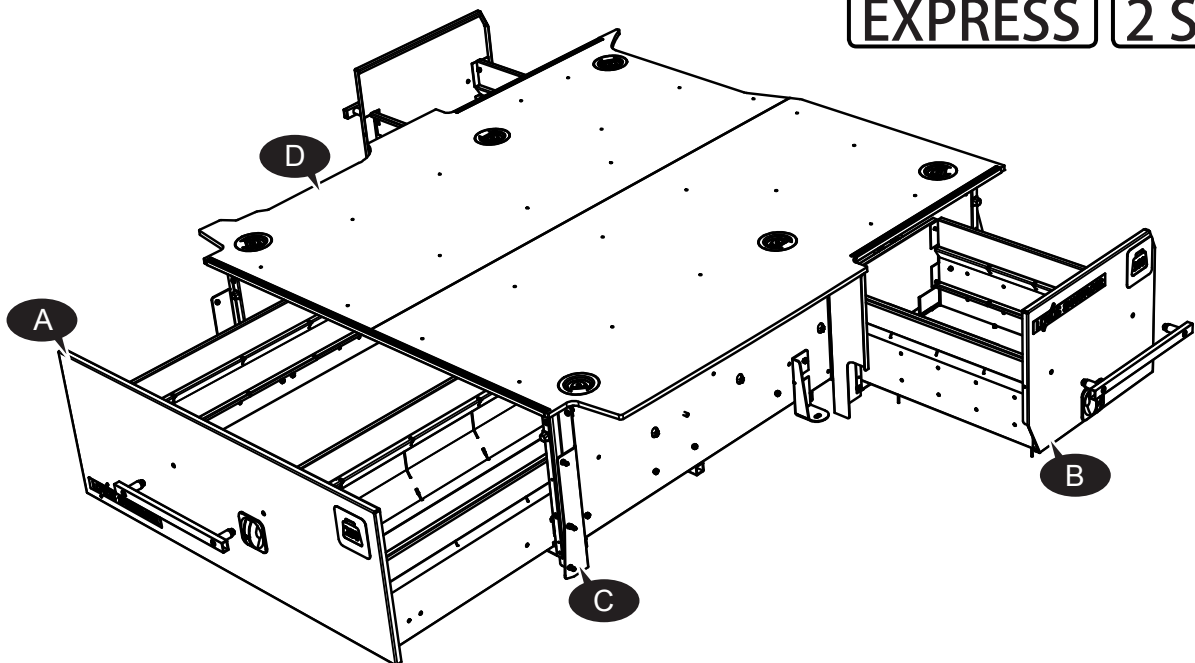

15011101 Kit Complete Kangoo Express 2SLD

EXPRESS 2 SLD

Item	Quantity	Part Number	Description
A	1	15010861	RD Drawer 1000 900 Main Assy
B	1	15010862	FD2 Front Drawer 400-600 Complete Assy
C	1	15011088	Steel Bracket Set Kangoo Express
D	1	15012944	Floor Set Kangoo Express 2SLD