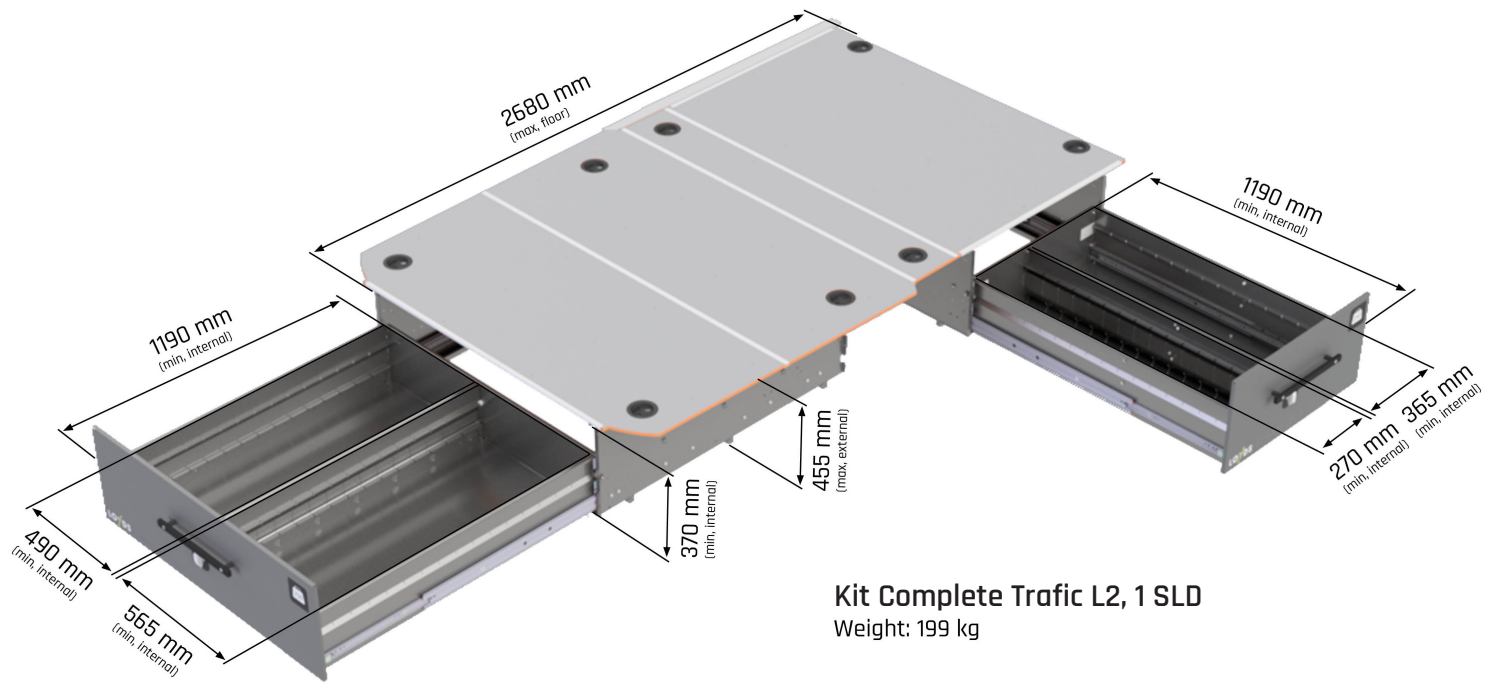

SMARTFLOOR

Nissan NV300

Kit Complete Nissan NV 300 L1, 2
SLD
Vikt: 194 kg

Kit Complete Traffic L2, 1 SLD
Weight: 199 kg

Kit Complete Traffic L2, 2 SLD
Weight: 211 kg