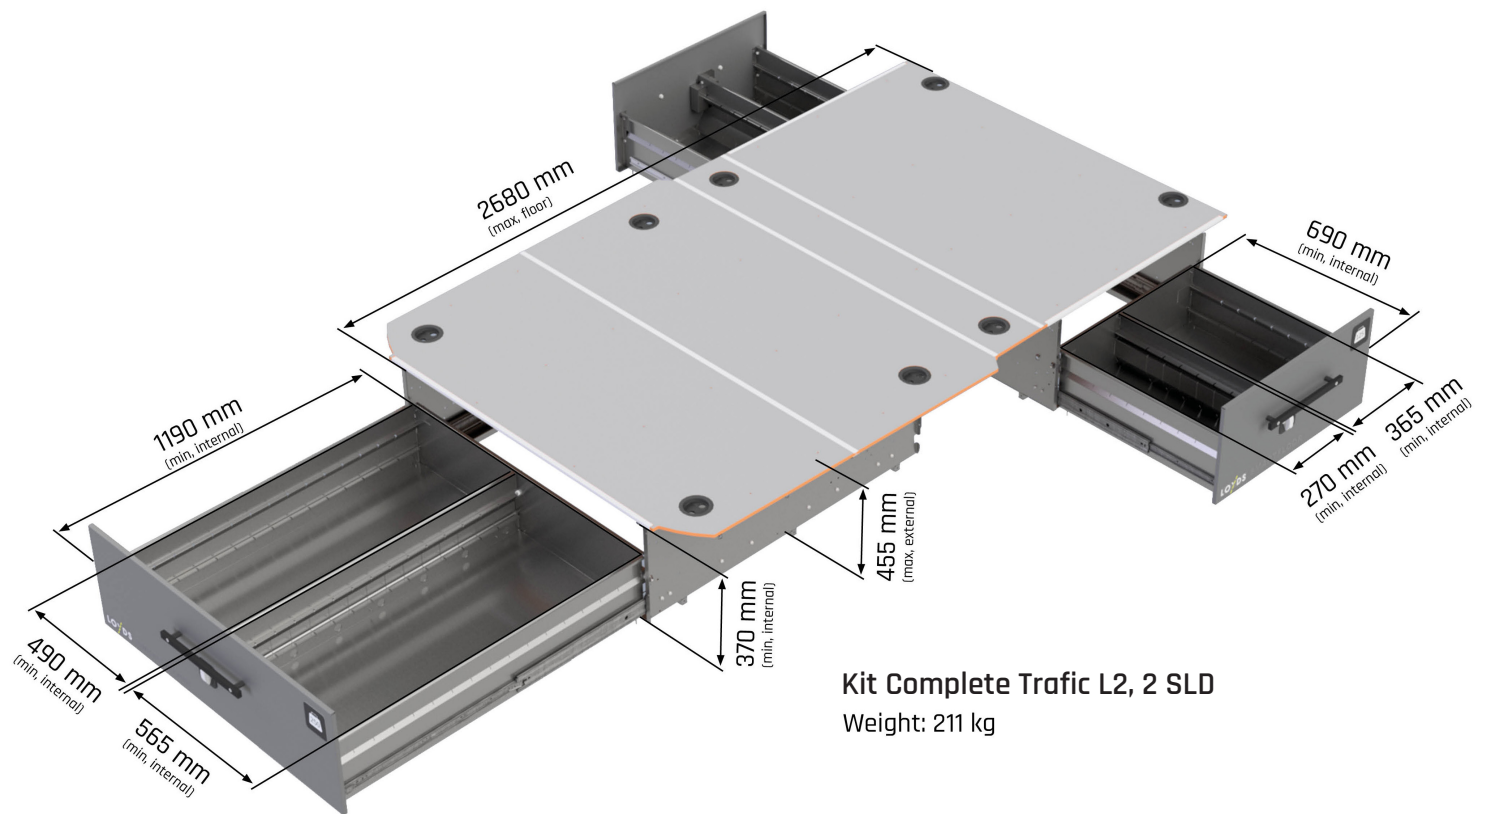

SMARTFLOOR

Nissan NV300

Kit Complete Nissan NV 300 L1, 2
SLD
Vikt: 194 kg

Kit Complete Traffic L2, 1 SLD
Weight: 199 kg

Kit Complete Traffic L2, 2 SLD
Weight: 211 kg