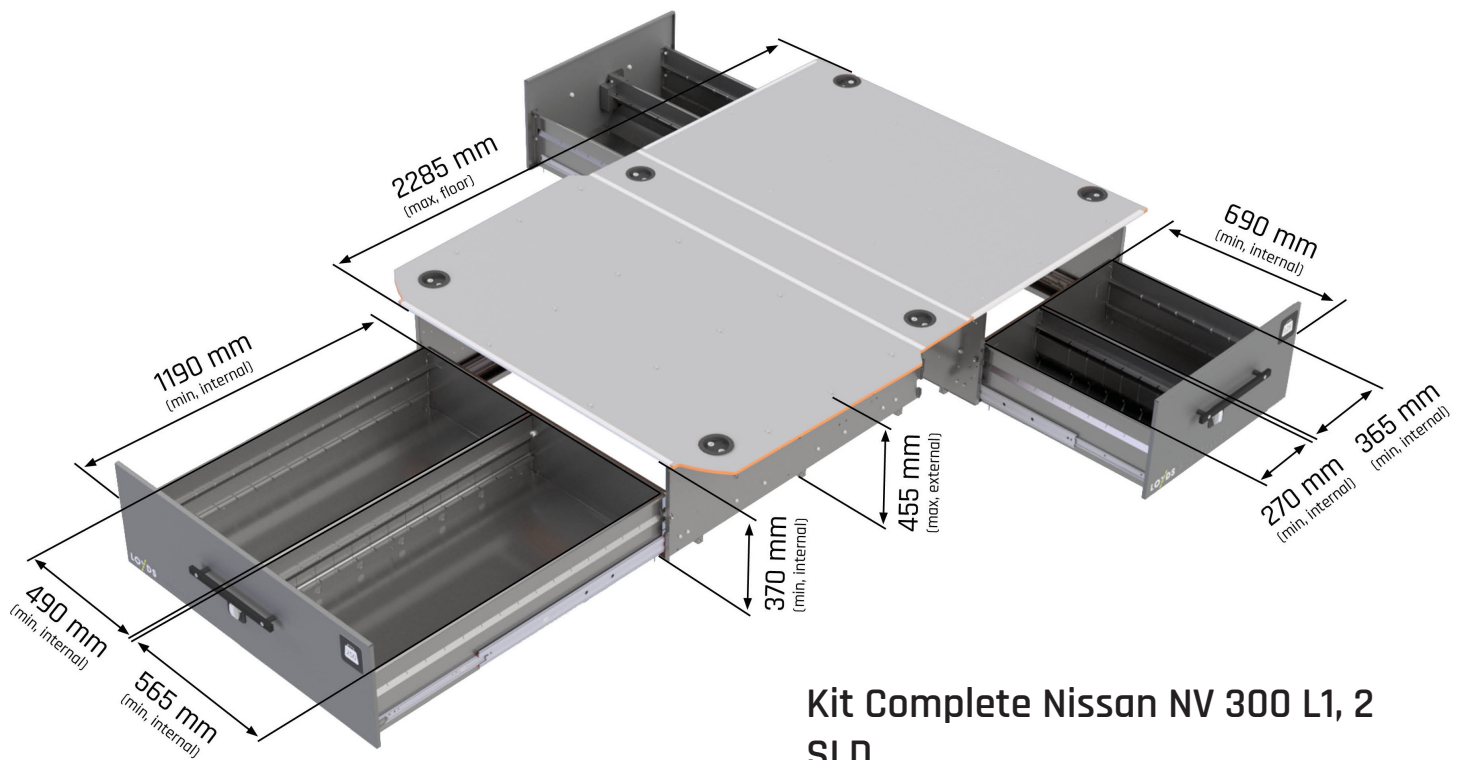

SMARTFLOOR

Nissan NV300

Kit Complete Nissan NV 300 L1, 2
SLD
Vikt: 194 kg

Kit Complete Traffic L2, 1 SLD
Weight: 199 kg

Kit Complete Traffic L2, 2 SLD
Weight: 211 kg