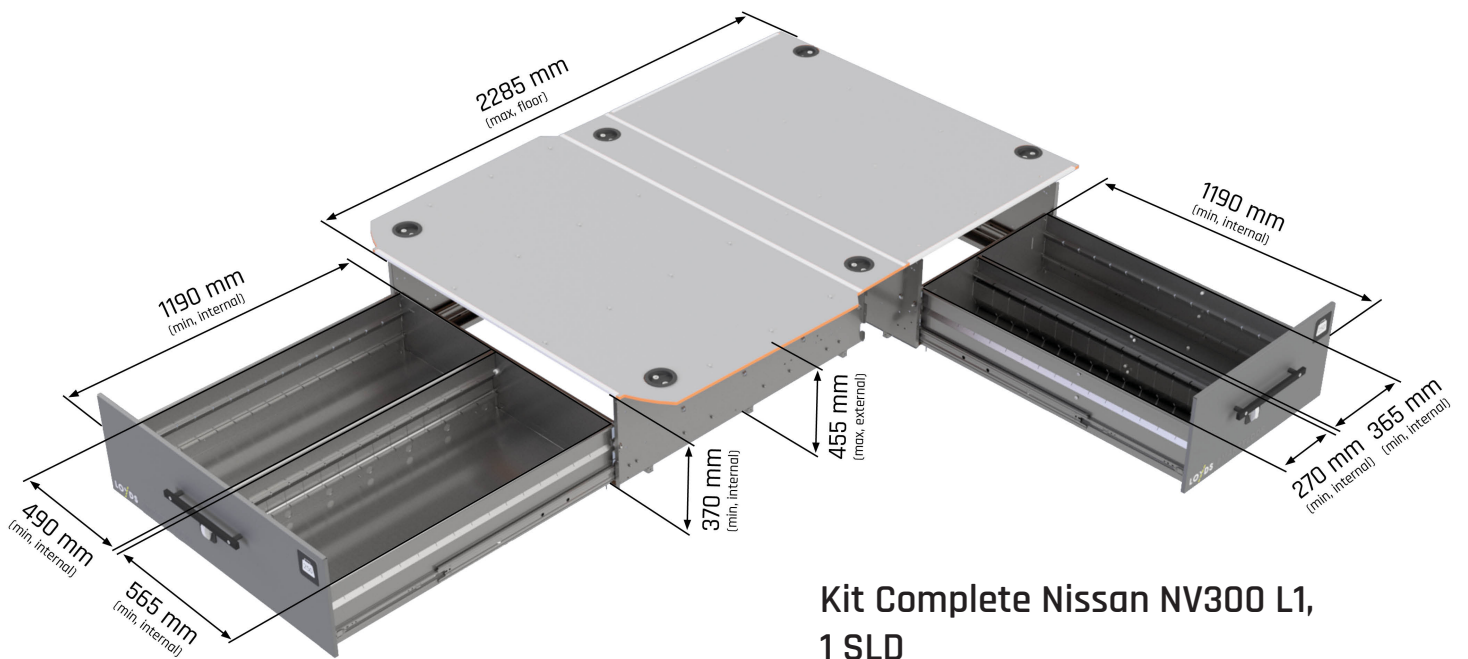

## Nissan NV300

Kit Complete Nissan NV300 L1,  
1 SLD  
Vikt: 184 kg

**Kit Complete Traffic L2, 1 SLD**  
Weight: 199 kg

**Kit Complete Traffic L2, 2 SLD**  
Weight: 211 kg