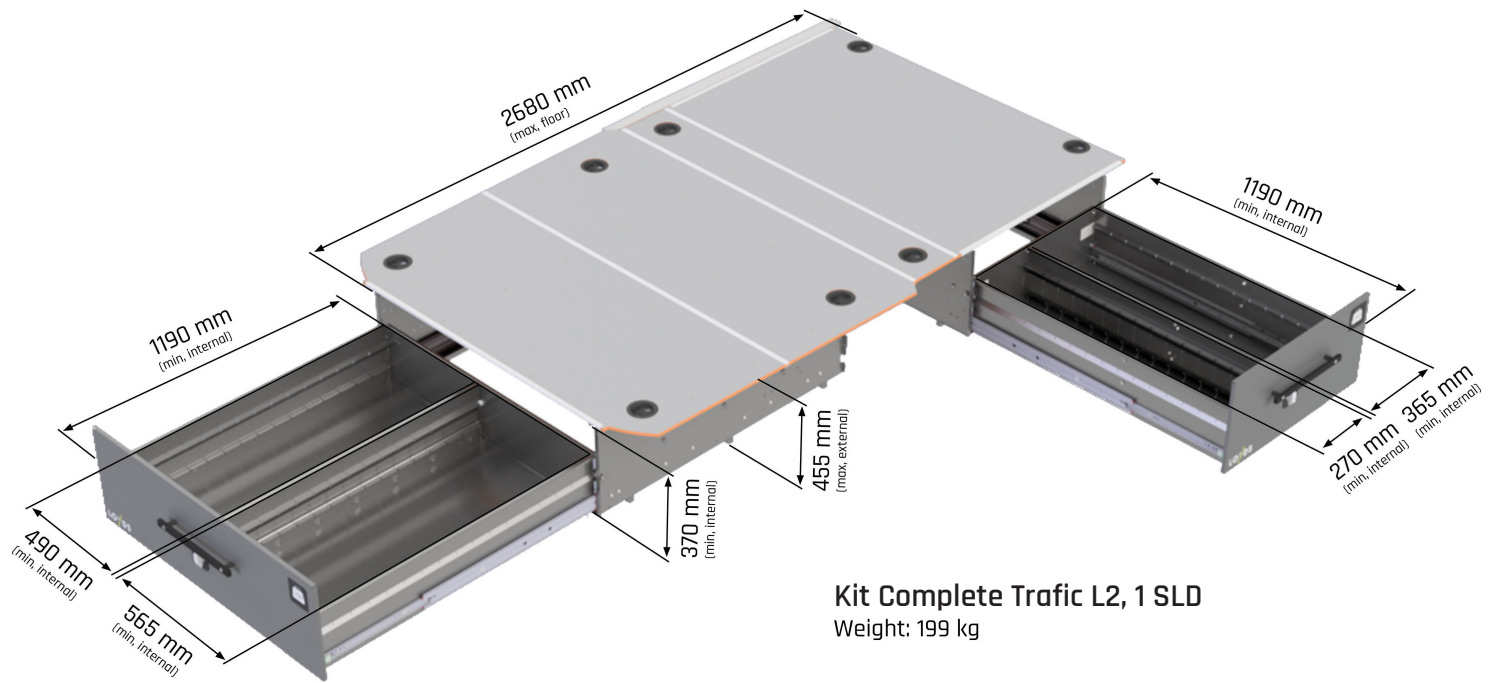

# SMARTFLOOR

## Nissan NV300

Kit Complete Nissan NV300 L1,  
1 SLD  
Vikt: 184 kg

**Kit Complete Traffic L2, 1 SLD**  
Weight: 199 kg

**Kit Complete Traffic L2, 2 SLD**  
Weight: 211 kg