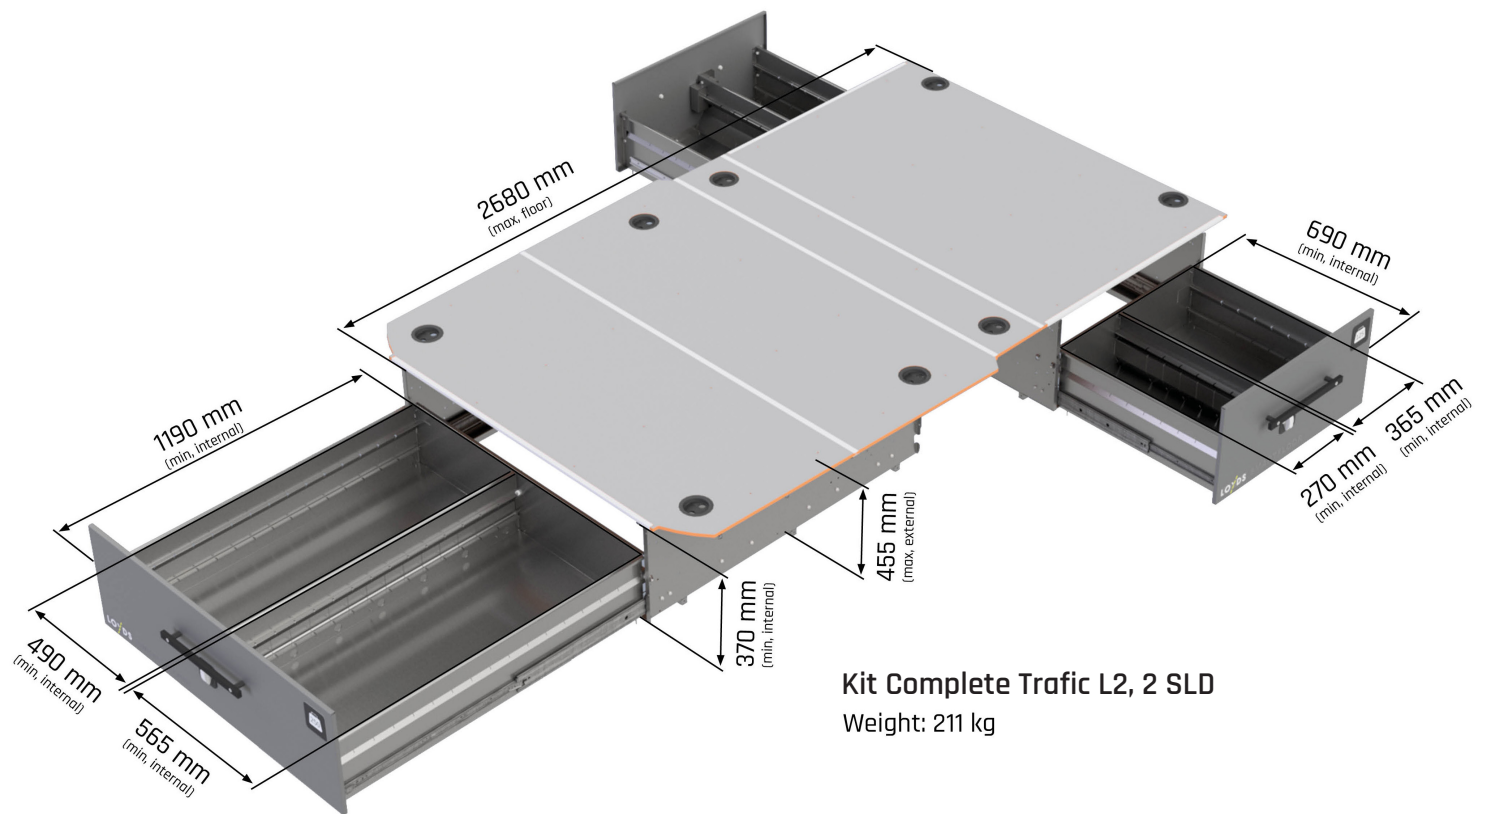

# SMARTFLOOR

## Nissan NV300

Kit Complete Nissan NV300 L1,  
1 SLD  
Vikt: 184 kg

**Kit Complete Traffic L2, 1 SLD**  
Weight: 199 kg

**Kit Complete Traffic L2, 2 SLD**  
Weight: 211 kg