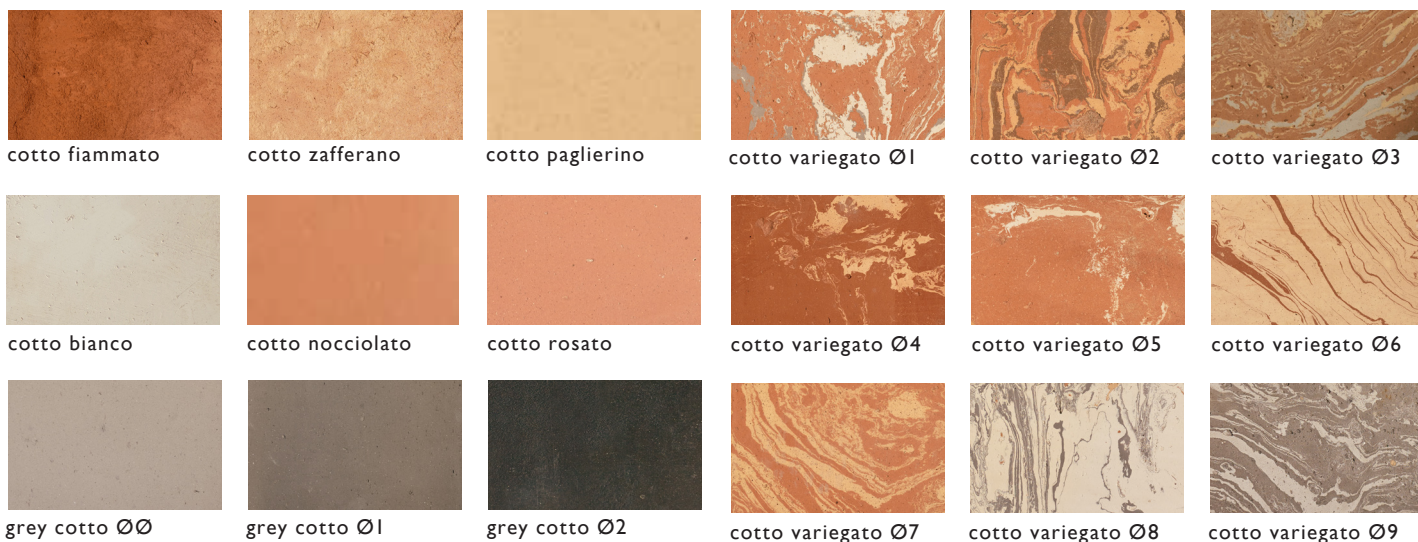

cotto colors available