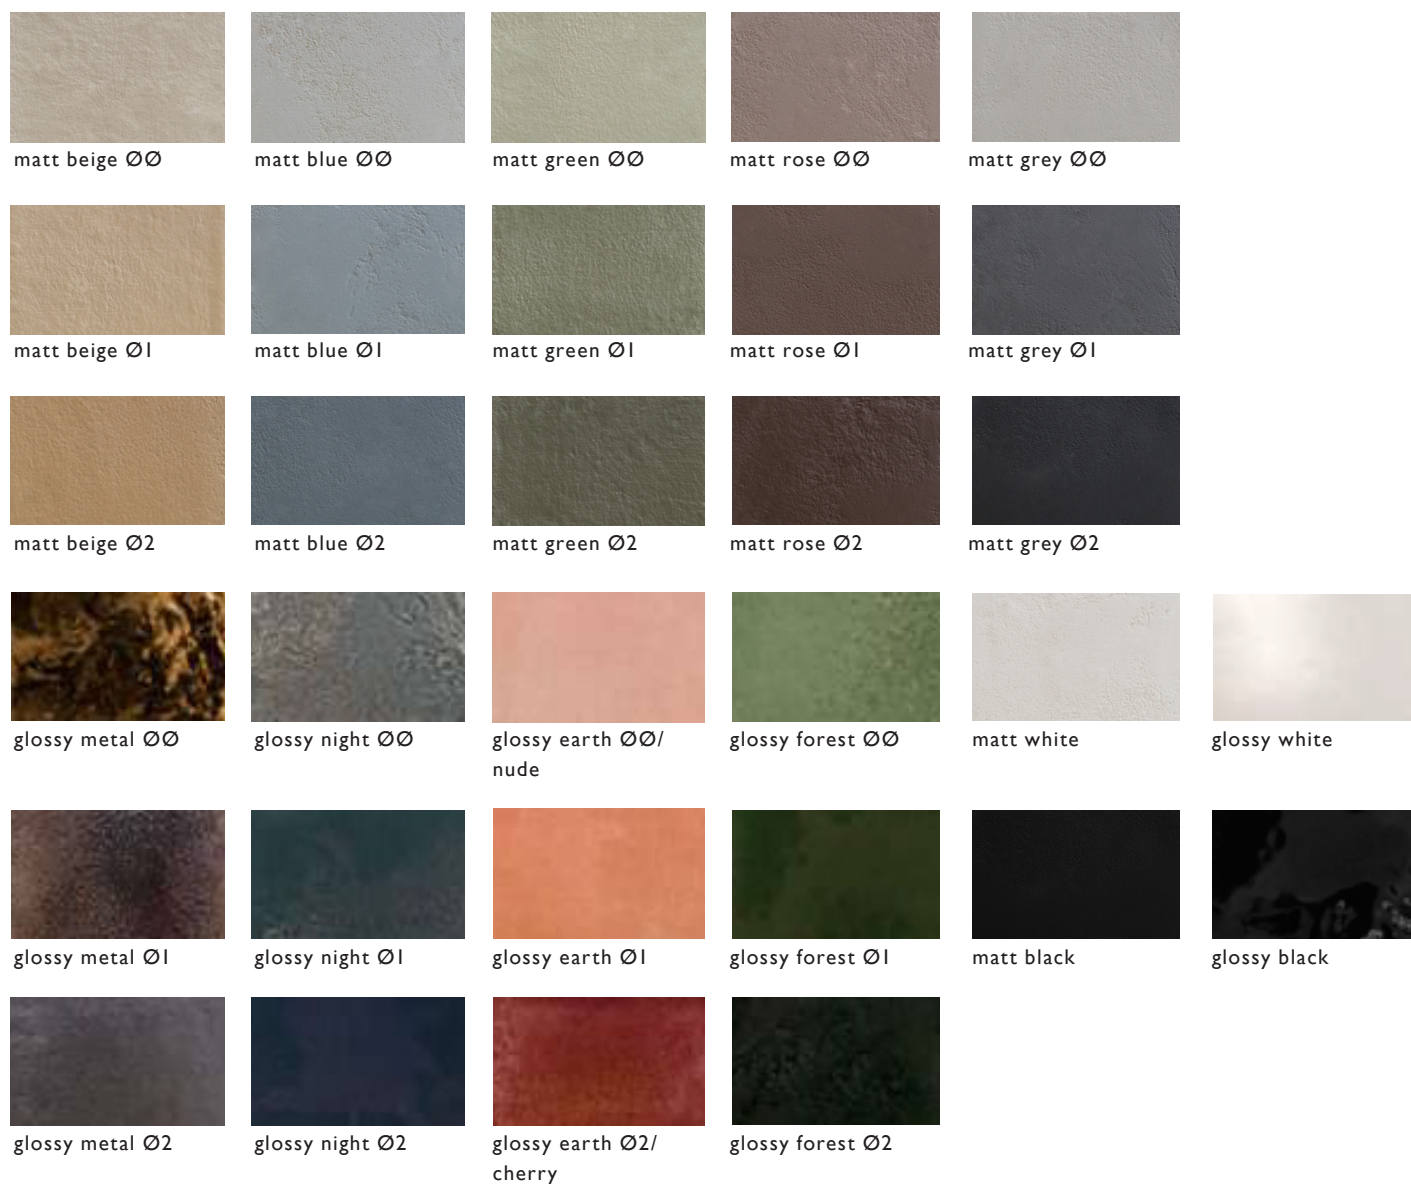

glazed ceramic colors available