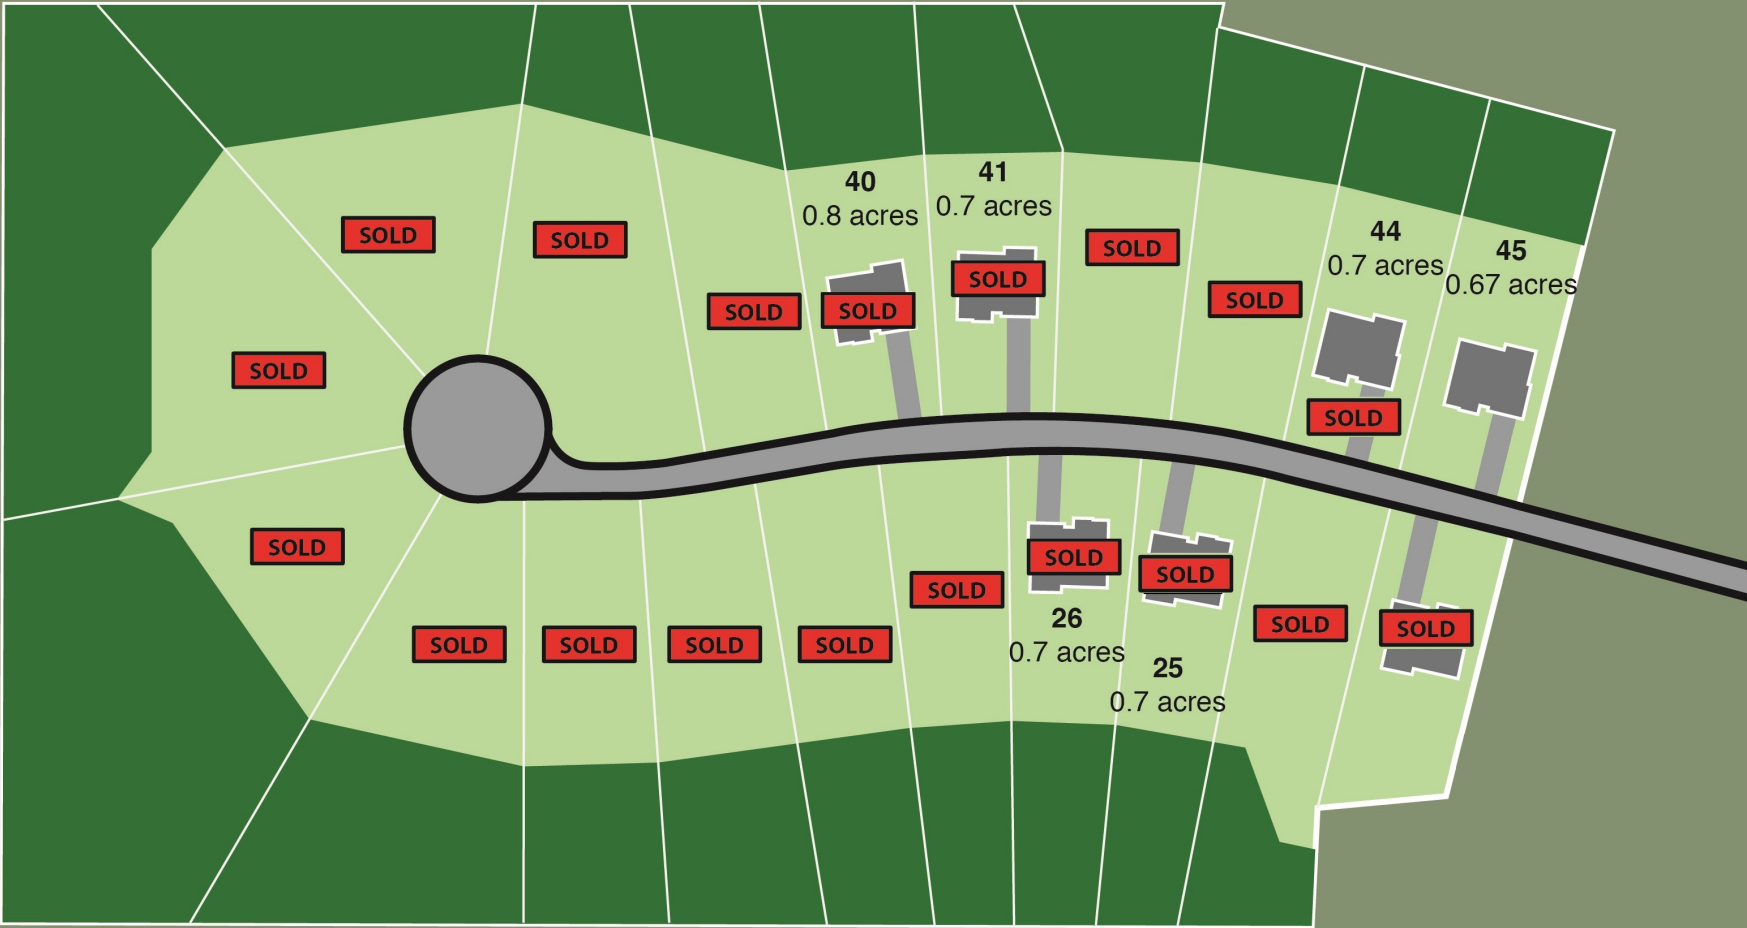

Shorewood Estates

Ontario, NY

1-888-GERBER3 or 1-888-437-2373

www.GerberHomes.com

We Build Dreams. Families Live Them.

Gerber Homes
1260 Ridge Road
Ontario, NY 14519