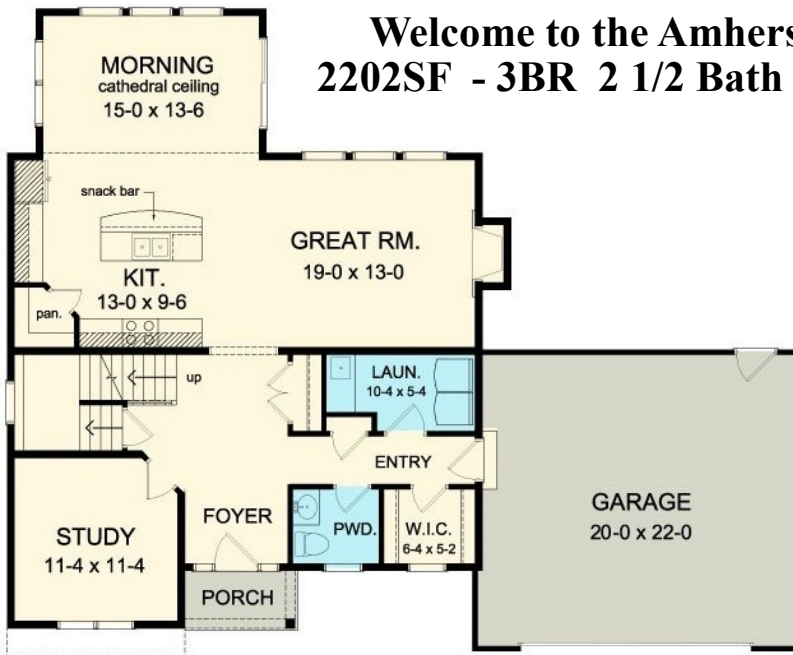

**Welcome to the Amherst
 2202SF - 3BR 2 1/2 Bath Home**

FEATURING

- 9' Ceilings, Granite Countertops
- Laminate & Ceramic Tile Floors
- Air Conditioning / Gas Fireplace
- Tile shower his/her sinks master bath—his/her sinks Main bath
- Appliance pkg., Starter Landscape pkg., Blacktop Driveway