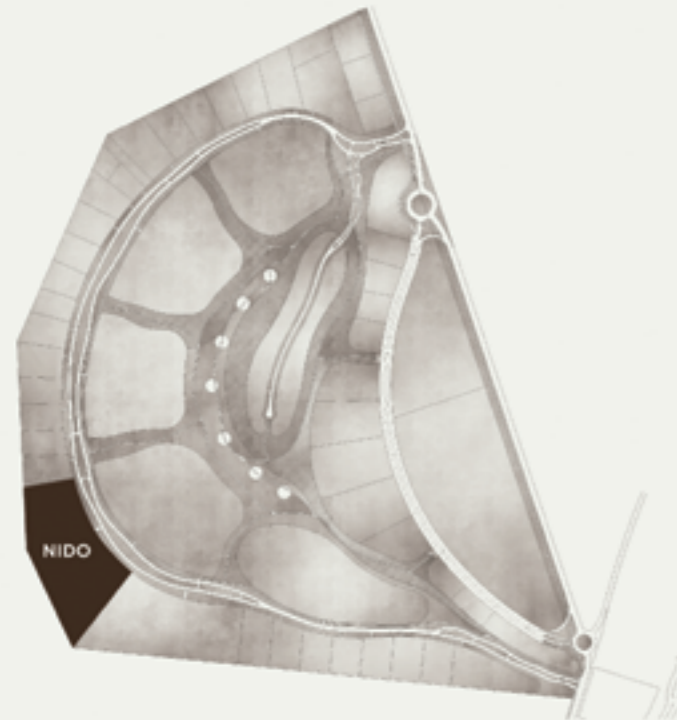

|| Ø || NIDO

Cluster plan | *Planta de conjunto*