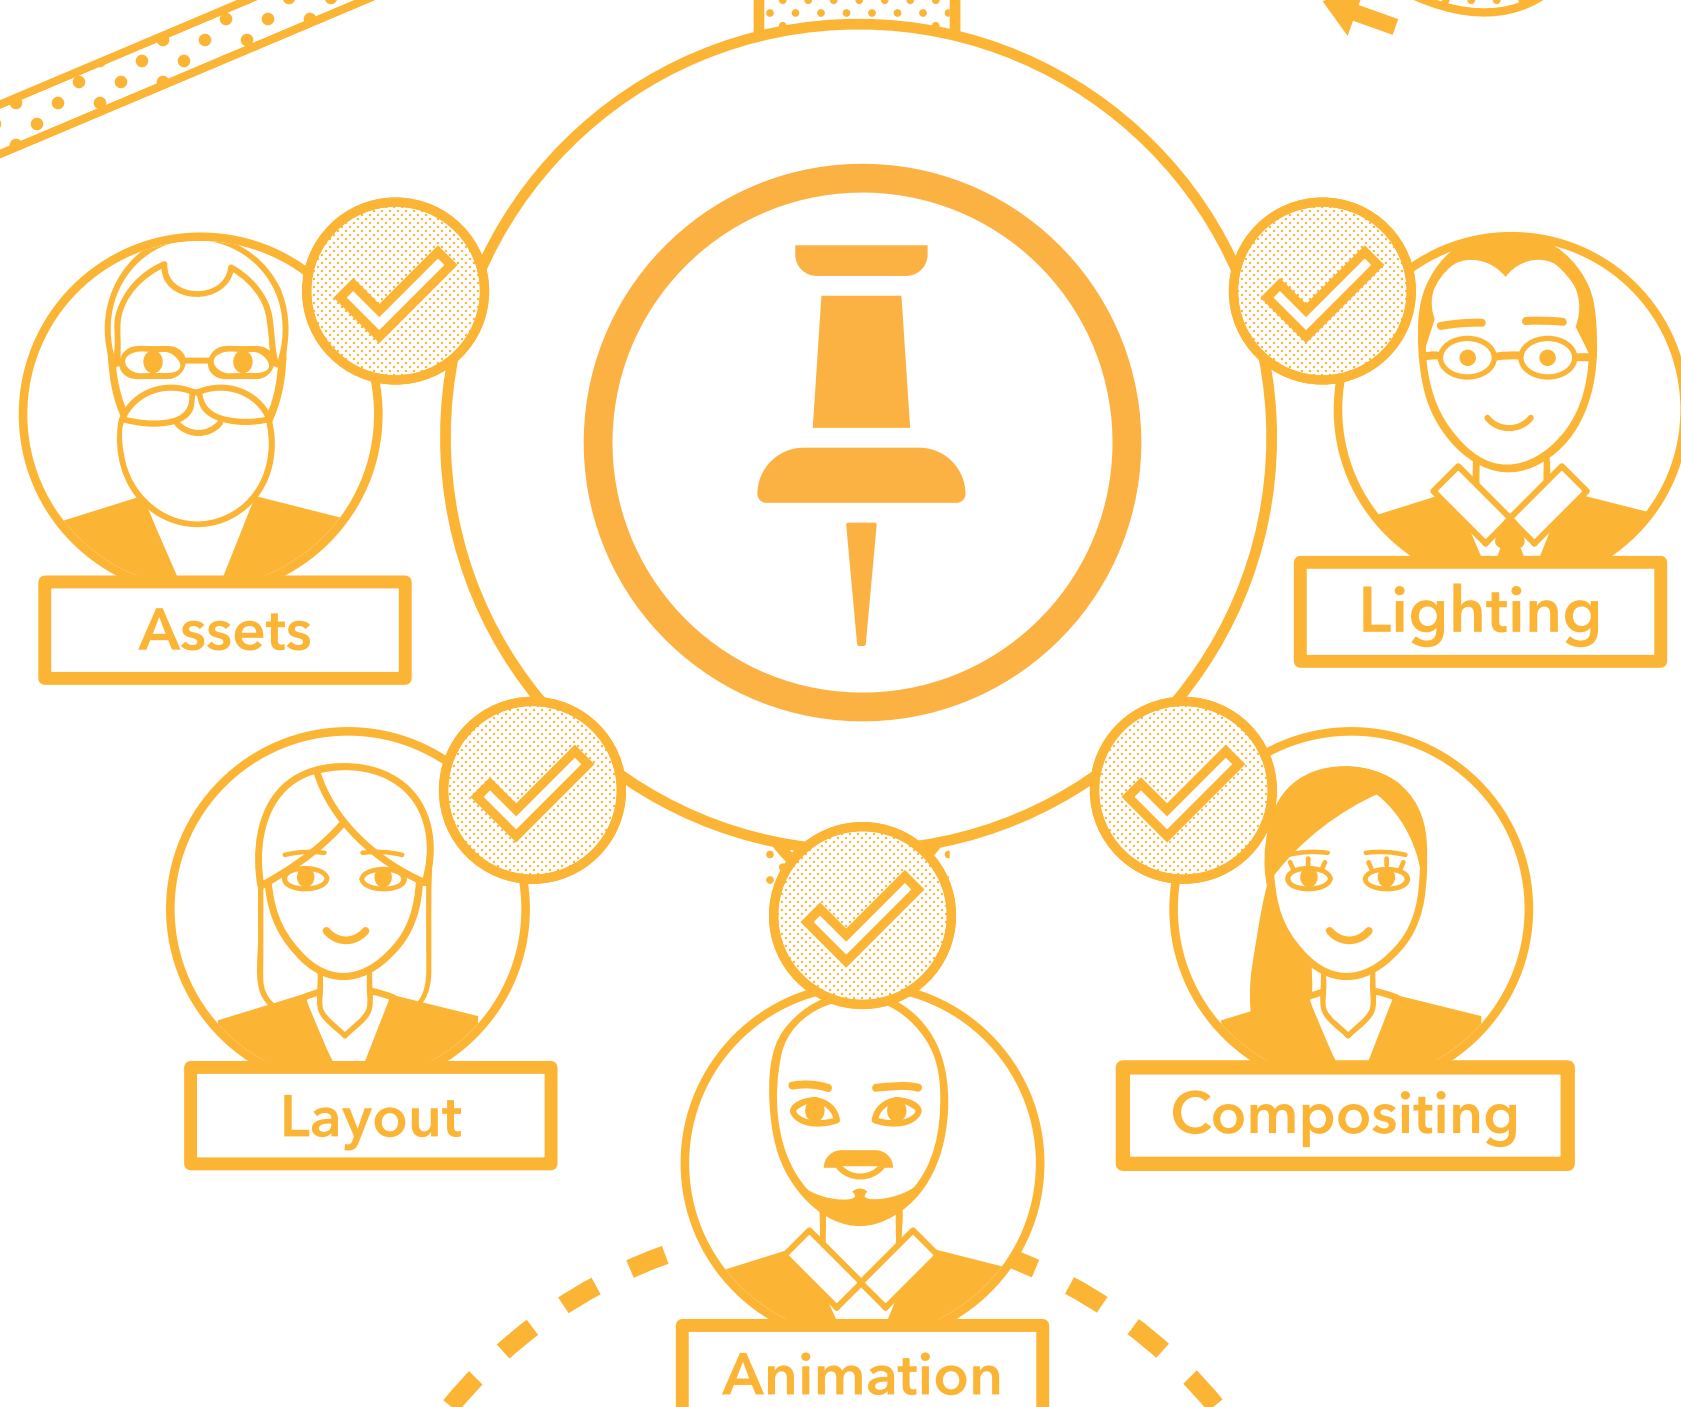

Install Flix once and you're ready to manage story development for all your projects.

Artists focus on story development imagery in tools like Photoshop. Simple "one click" buttons send images to Flix, which handles mundane file management tasks

Flix is the central hub where everyone can review and comment on your project. Notes are tracked directly to the story panels, ensuring artists know what needs attention.

Production departments can review story development directly in Flix and provide their feedback. Flix becomes the source of ground truth during production turnovers.

Flix delivers the sequence to editorial, with boards ordered and timed along with an email notification. Changes in editorial can be published back to the story team: everyone stays in sync.

Remote artists work with Flix just as if they were at the studio. All their files are saved in Flix so anyone can access them at any time.