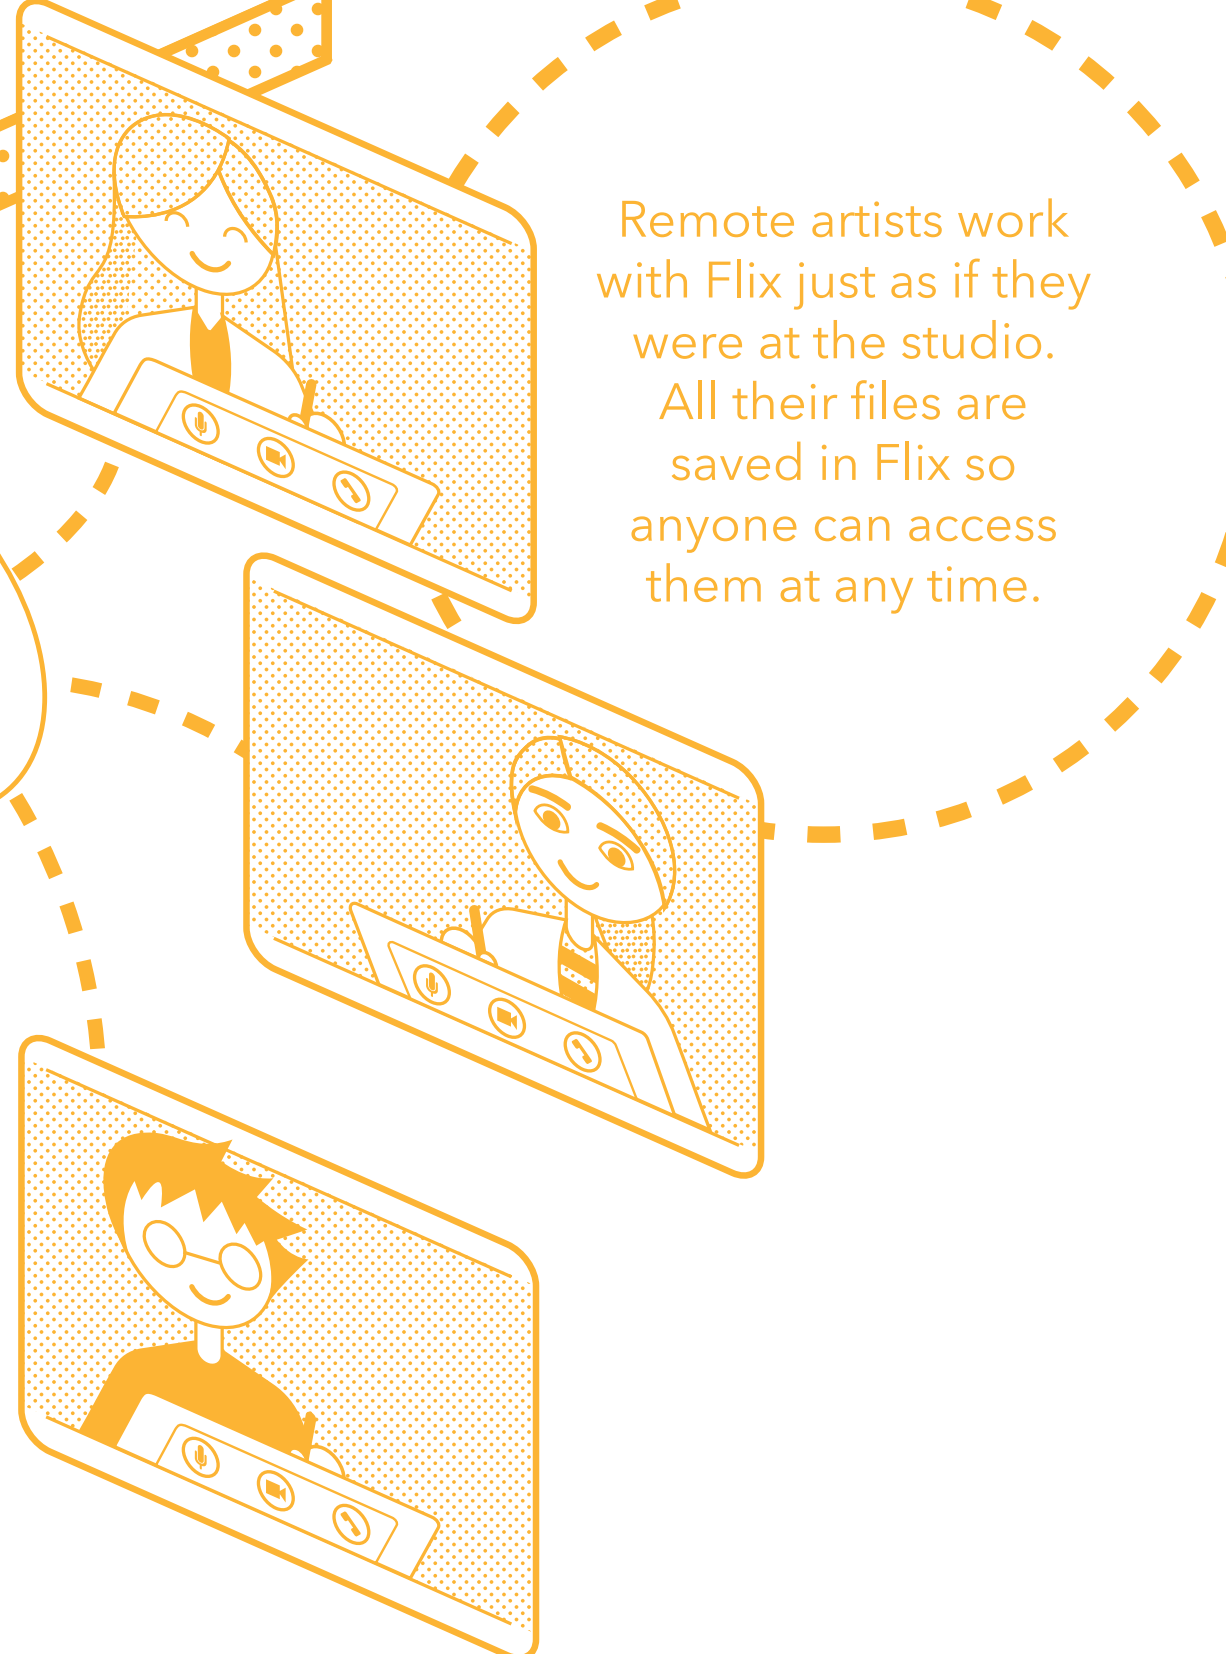

Install Flix once and you're ready to manage story development for all your projects.

Artists focus on story development imagery in tools like Photoshop. Simple "one click" buttons send images to Flix, which handles mundane file management tasks

Flix is the central hub where everyone can review and comment on your project. Notes are tracked directly to the story panels, ensuring artists know what needs attention.

Production departments can review story development directly in Flix and provide their feedback. Flix becomes the source of ground truth during production turnovers.

Flix delivers the sequence to editorial, with boards ordered and timed along with an email notification. Changes in editorial can be published back to the story team: everyone stays in sync.

Remote artists work with Flix just as if they were at the studio. All their files are saved in Flix so anyone can access them at any time.